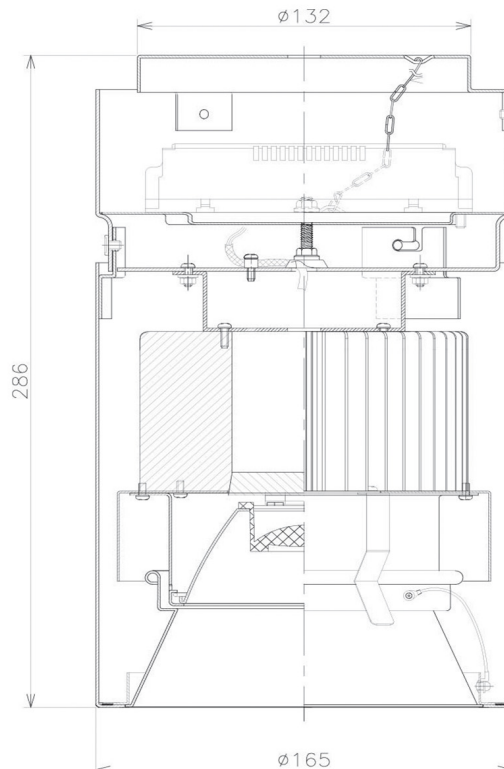

Item no. CD011-4230DW8527

Series Name: Ceiling Light

Dark Mirror Reflector

■ Direct Horizontal Illuminance CD011-4230DW8527

Illuminance Angle	Beam Angle	Vertical Illuminance (lx)
27°	29°	35960
1		8990
480		4000
1		2250
960		1440
2		1000
1440		730
3		560
1920		560

Installation	Direct mount
Type	Ceiling Light
Fixture wattage	42.8W
Beam angle	30 deg
Color Temp.	2700K
CRI	Ra>85
Luminous	2984 lm
Body	Die-cast aluminum alloy
Body finish	White
Trim finish	White
Reflector finish	Dark Mirror
IP Rate	IP20
Light source	COB module
Input Voltage	AC220~240V
Dimming Type	Non-Dimmable
Certificate	CE, CCC
Cut Hole	N/A

Weight	
42.8W	2.6kg
36.0W	2.4kg
28.5W	2.4kg