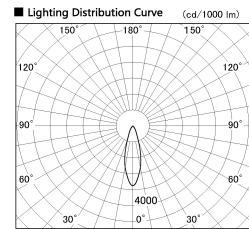

Item no. CD011-4230DW8527

Series Name: Ceiling Light

Dark Mirror Reflector

■ Direct Horizontal Illuminance CD011-4230DW8527

Illuminance Angle	Beam Angle	Vertical Illuminance (lx)
27°	29°	35960
1		8990
480		4000
1		2250
960		1440
2		1000
1440		730
3		560
1920		560

Installation	Direct mount
Type	Ceiling Light
Fixture wattage	42.8W
Beam angle	30 deg
Color Temp.	2700K
CRI	Ra>85
Luminous	2984 lm
Body	Die-cast aluminum alloy
Body finish	White
Trim finish	White
Reflector finish	Dark Mirror
IP Rate	IP20
Light source	COB module
Input Voltage	AC220~240V
Dimming Type	Non-Dimmable
Certificate	CE, CCC
Cut Hole	N/A

Weight	
42.8W	2.6kg
36.0W	2.4kg
28.5W	2.4kg