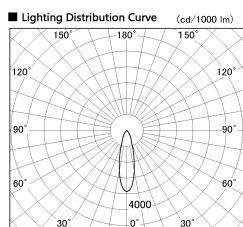

Item no. SD381-1130B9030

Series Name: Versa R-G (UL Track)
(SD381)

Installation	Track Mount
Type	Versa R-G (UL Track) (SD381)
Fixture wattage	10.5W
Beam angle	27 deg
Color Temp.	3000K
CRI	Ra>90
Luminous	942 lm
Body	Die-cast aluminum alloy
Body finish	Black
Trim finish	Black
Reflector finish	N/A
IP Rate	IP20
Light source	COB module
Input Voltage	AC220~240V
Dimming Type	Non-Dimmable
Certificate	CE, CCC
Cut Hole	N/A