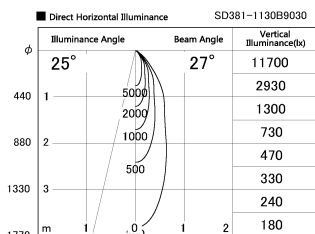

Item no. SD381-1130B9030

Series Name: Versa R-G (UL Track)
(SD381)

Installation	Track Mount
Type	Versa R-G (UL Track) (SD381)
Fixture wattage	10.5W
Beam angle	27 deg
Color Temp.	3000K
CRI	Ra>90
Luminous	942 lm
Body	Die-cast aluminum alloy
Body finish	Black
Trim finish	Black
Reflector finish	N/A
IP Rate	IP20
Light source	COB module
Input Voltage	AC220~240V
Dimming Type	Non-Dimmable
Certificate	CE, CCC
Cut Hole	N/A