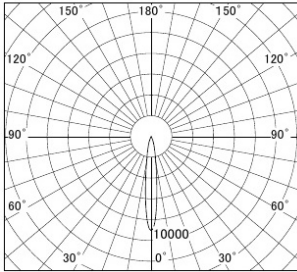

Series name: **Φ80 Fixed downlight Trimless**

Item No.: **DD052-0815WW9035TL**

Installation: **Recessed mount**

Type: **Fixed downlight**

Fixture wattage **6.1W**  
 Beam angle **20 deg.**  
 Color Temp. **3500K**  
 CRI **90**  
 Luminous **363lm**  
 Body **Die-cast Aluminium**

Cut-hole

## Photometry

■ Lighting Distribution Curve (cd/1000 lm)

■ Direct Horizontal Illuminance

Eh] DD052-0815WW9035TL		Vertical Illuminance(x)
15°		13210
1	5000	3300
2	2000	1470
3	1000	830
	500	530
		370
		270
		210

## Size