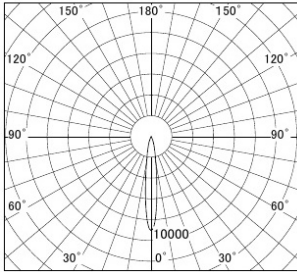

Series name: **Φ80 Fixed downlight Trimless**

Item No.: **DD052-0815BB9040TL**

Installation: **Recessed mount**

Type: **Fixed downlight**

Fixture wattage **6.1W**  
 Beam angle **20 deg.**  
 Color Temp. **4000K**  
 CRI **90**  
 Luminous **369lm**  
 Body **Die-cast Aluminium**

Cut-hole

## Photometry

■ Lighting Distribution Curve (cd/1000 lm)

■ Direct Horizontal Illuminance

Eh] DD052-0815BB9040TL		Vertical Illuminance(x)
15°		13430
		3360
1	5000	1490
	2000	840
2	1000	540
	500	370
3		270
		210
m	1 0 1 2	

## Size