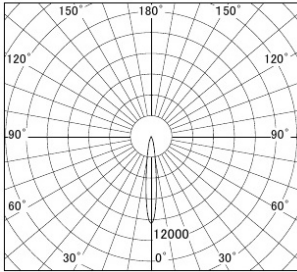

Series name: Φ 80 Fixed downlight Trimless

Item No.: DD052-0815MW9030TL

Installation: Recessed mount

Type: Fixed downlight

Fixture wattage 6.1W
 Beam angle 20 deg.
 Color Temp. 3000K
 CRI 90
 Luminous 353lm
 Body Die-cast Aluminium

Photometry

■ Lighting Distribution Curve (cd/1000 lm)

■ Direct Horizontal Illuminance

Eh] DD052-0815MW9030TL		Vertical Illuminance(x)
15°		14240
1	5000	3560
2	2000	1580
3	1000	890
	500	570
		400
		290
		220

Body finish
 Trim finish Trimless
 Reflector finish Mirror
 Weight 0.6kg
 Dimming type Non-dimmable
 Light source COB module
 Input voltage AC 220V
 Certificate CE CCC
 Luminous efficacy 58.1lm/W
 Installation Material Thickness 5-25mm
 Fixture height 104mm

Size