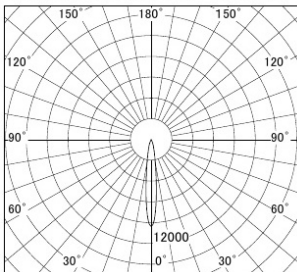

Series name: **Φ80 Fixed downlight Trimless**

Item No.: **DD052-0815MB9027TL**

Installation: **Recessed mount**

Type: **Fixed downlight**

Fixture wattage **6.1W**  
 Beam angle **20 deg.**  
 Color Temp. **2700K**  
 CRI **90**  
 Luminous **335lm**  
 Body **Die-cast Aluminium**  
 Body finish

## Photometry

■ Lighting Distribution Curve (cd/1000 lm)

■ Direct Horizontal Illuminance

Eh] DD052-0815MB9027TL		Vertical Illuminance(x)
15°		13510
		3380
1	5000	1500
2	2000	840
3	1000	540
	500	380
		280
m	1 0 1 2	210

Trim finish **Trimless**  
 Reflector finish **Mirror**  
 Weight **0.6kg**  
 Dimming type **Non-dimmable**  
 Light source **COB module**  
 Input voltage **AC 220V**  
 Certificate **CE CCC**  
 Luminous efficacy **54.9lm/W**  
 Installation Material Thickness **5-25mm**  
 Fixture height **104mm**

## Size