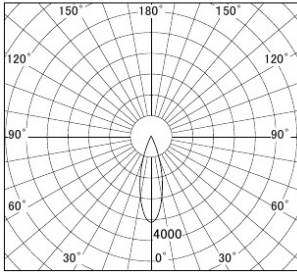

Series name: Φ 80 Fixed downlight Trimless

Item No.: DD052-0825WW9035TL

Installation: Recessed mount

Type: Fixed downlight

Fixture wattage 7.5W
 Beam angle 25 deg.
 Color Temp. 3500K
 CRI 90
 Luminous 439lm
 Body Die-cast Aluminium

Cut-hole

Photometry

■ Lighting Distribution Curve (cd/1000 lm)

■ Direct Horizontal Illuminance

Eh] DD052-0825WW9035TL		Vertical Illuminance(x)
25°		5820
1	2000	1460
2	1000	650
3	500	360
	200	230
	100	160
	50	120
m	1 0 1 2	90

Body finish
 Trim finish Trimless
 Reflector finish White
 Weight 0.6kg
 Dimming type Non-dimmable
 Light source COB module
 Input voltage AC 220V
 Certificate CE CCC
 Luminous efficacy 58.6lm/W
 Installation Material Thickness 5-25mm
 Fixture height 104mm

Size