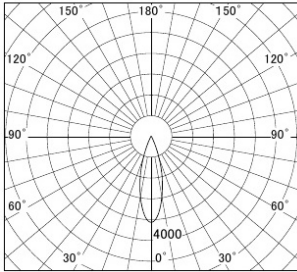

Series name: **Φ80 Fixed downlight Trimless**

Item No.: **DD052-0825BB9030TL**

Installation: **Recessed mount**

Type: **Fixed downlight**

Fixture wattage **7.5W**
 Beam angle **25 deg.**
 Color Temp. **3000K**
 CRI **90**
 Luminous **432lm**
 Body **Die-cast Aluminium**

Cut-hole

Photometry

■ Lighting Distribution Curve (cd/1000 lm)

■ Direct Horizontal Illuminance

Eh] DD052-0825BB9030TL		Vertical Illuminance(x)
25°		5730
		1430
1	2000	640
	1000	360
2	500	230
	200	160
		120
3		90
m	1 0 1 2	

Body finish
 Trim finish **Trimless**
 Reflector finish **Black**
 Weight **0.6kg**
 Dimming type **Non-dimmable**
 Light source **COB module**
 Input voltage **AC 220V**
 Certificate **CE CCC**
 Luminous efficacy **60.6lm/W**
 Installation Material Thickness **5-25mm**
 Fixture height **104mm**

Size