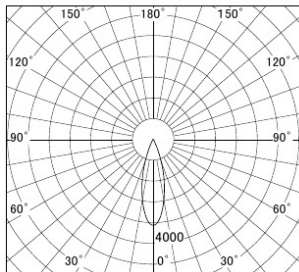

Series name: Φ 80 Fixed downlight Trimless

Item No.: DD052-0825WW9040TL

Installation: Recessed mount

Type: Fixed downlight

Fixture wattage 7.5W
 Beam angle 25 deg.
 Color Temp. 4000K
 CRI 90
 Luminous 444lm
 Body Die-cast Aluminium

Cut-hole

Photometry

■ Lighting Distribution Curve (cd/1000 lm)

■ Direct Horizontal Illuminance

Eh] DD052-0825WW9040TL		Vertical Illuminance(x)
25°		5890
1	2000	1470
2	1000	650
3	500	370
	200	240
	100	160
	50	120
	25	90

Trim finish Trimless
 Reflector finish White
 Weight 0.6kg
 Dimming type Non-dimmable
 Light source COB module
 Input voltage AC 220V
 Certificate CE CCC
 Luminous efficacy 59.3lm/W
 Installation Material Thickness 5-25mm
 Fixture height 104mm

Size