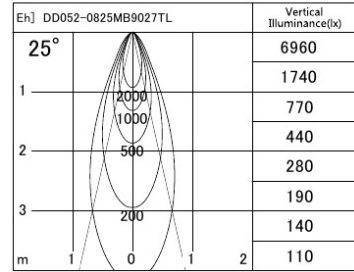

Series name: **Φ80 Fixed downlight Trimless**

Item No.: **DD052-0825MB9027TL**

Installation: **Recessed mount**

Type: **Fixed downlight**

Fixture wattage **7.5W**
 Beam angle **25 deg.**
 Color Temp. **2700K**
 CRI **90**
 Luminous **438lm**
 Body **Die-cast Aluminium**

Cut-hole

Body finish
 Trim finish **Trimless**
 Reflector finish **Mirror**
 Weight **0.6kg**
 Dimming type **Non-dimmable**
 Light source **COB module**
 Input voltage **AC 220V**
 Certificate **CE CCC**
 Luminous efficacy **55.3lm/W**
 Installation Material Thickness **5-25mm**
 Fixture height **104mm**

Photometry

■ Lighting Distribution Curve (cd/1000 lm)

■ Direct Horizontal Illuminance

Size