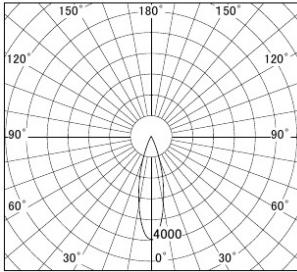

Series name: **Φ80 Fixed downlight Trimless**

Item No.: **DD052-0825MB9027TL**

Installation: **Recessed mount**

Type: **Fixed downlight**

Fixture wattage **7.5W**
 Beam angle **25 deg.**
 Color Temp. **2700K**
 CRI **90**
 Luminous **438lm**
 Body **Die-cast Aluminium**

Cut-hole

Body finish
 Trim finish **Trimless**
 Reflector finish **Mirror**
 Weight **0.6kg**
 Dimming type **Non-dimmable**
 Light source **COB module**
 Input voltage **AC 220V**
 Certificate **CE CCC**
 Luminous efficacy **55.3lm/W**
 Installation Material Thickness **5-25mm**
 Fixture height **104mm**

Photometry

■ Lighting Distribution Curve (cd/1000 lm)

■ Direct Horizontal Illuminance

Size