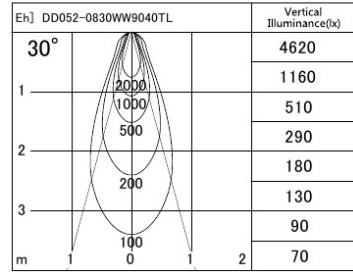

Series name: **Φ80 Fixed downlight Trimless**

Item No.: **DD052-0830WW9040TL**

Installation: **Recessed mount**

Type: **Fixed downlight**

Fixture wattage **7.5W**
 Beam angle **30 deg.**
 Color Temp. **4000K**
 CRI **90**
 Luminous **415lm**
 Body **Die-cast Aluminium**

Cut-hole

Photometry

■ Lighting Distribution Curve (cd/1000 lm)

■ Direct Horizontal Illuminance

Body finish
 Trim finish **Trimless**
 Reflector finish **White**
 Weight **0.6kg**
 Dimming type **Non-dimmable**
 Light source **COB module**
 Input voltage **AC 220V**
 Certificate **CE CCC**
 Luminous efficacy **55.3lm/W**
 Installation Material Thickness **5-25mm**
 Fixture height **104mm**

Size