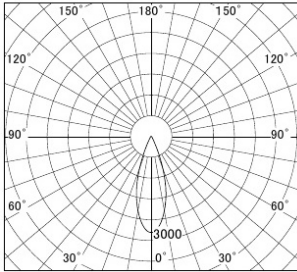

Series name: **Φ80 Fixed downlight Trimless**

Item No.: **DD052-0830WW9040TL**

Installation: **Recessed mount**

Type: **Fixed downlight**

Fixture wattage **7.5W**
 Beam angle **30 deg.**
 Color Temp. **4000K**
 CRI **90**
 Luminous **415lm**
 Body **Die-cast Aluminium**

Cut-hole

Photometry

■ Lighting Distribution Curve (cd/1000 lm)

■ Direct Horizontal Illuminance

Body finish
 Trim finish **Trimless**
 Reflector finish **White**
 Weight **0.6kg**
 Dimming type **Non-dimmable**
 Light source **COB module**
 Input voltage **AC 220V**
 Certificate **CE CCC**
 Luminous efficacy **55.3lm/W**
 Installation Material Thickness **5-25mm**
 Fixture height **104mm**

Size