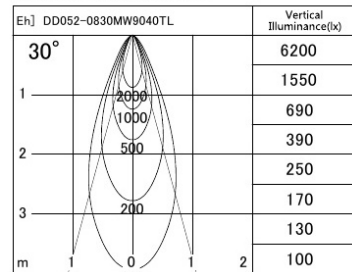

Series name:  $\Phi$ 80 Fixed downlight Trimless

Item No.: DD052-0830MW9040TL

Installation: Recessed mount

Type: Fixed downlight

Fixture wattage 7.5W  
 Beam angle 30 deg.  
 Color Temp. 4000K  
 CRI 90  
 Luminous 448lm  
 Body Die-cast Aluminium

## Photometry

■ Lighting Distribution Curve (cd/1000 lm)

■ Direct Horizontal Illuminance

Trim finish Trimless  
 Reflector finish Mirror  
 Weight 0.6kg  
 Dimming type Non-dimmable  
 Light source COB module  
 Input voltage AC 220V  
 Certificate CE CCC  
 Luminous efficacy 60.0lm/W  
 Installation Material Thickness 5-25mm  
 Fixture height 104mm

## Size