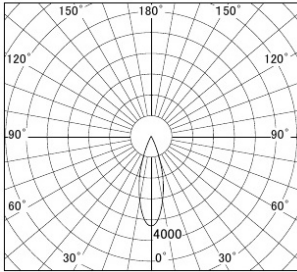

Series name:  $\Phi$ 80 Fixed downlight Trimless

Item No.: DD052-0830MW9040TL

Installation: Recessed mount

Type: Fixed downlight

Fixture wattage 7.5W  
 Beam angle 30 deg.  
 Color Temp. 4000K  
 CRI 90  
 Luminous 448lm  
 Body Die-cast Aluminium

Cut-hole

## Photometry

■ Lighting Distribution Curve (cd/1000 lm)

■ Direct Horizontal Illuminance

Trim finish Trimless  
 Reflector finish Mirror  
 Weight 0.6kg  
 Dimming type Non-dimmable  
 Light source COB module  
 Input voltage AC 220V  
 Certificate CE CCC  
 Luminous efficacy 60.0lm/W  
 Installation Material Thickness 5-25mm  
 Fixture height 104mm

## Size