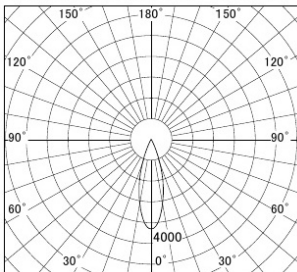

Series name: **Φ80 Fixed downlight Trimless**

Item No.: **DD052-0830MB9027TL**

Installation: **Recessed mount**

Type: **Fixed downlight**

Fixture wattage **7.5W**  
 Beam angle **30 deg.**  
 Color Temp. **2700K**  
 CRI **90**  
 Luminous **419lm**  
 Body **Die-cast Aluminium**

Cut-hole

## Photometry

■ Lighting Distribution Curve (cd/1000 lm)

■ Direct Horizontal Illuminance

Body finish  
 Trim finish **Trimless**  
 Reflector finish **Mirror**  
 Weight **0.6kg**  
 Dimming type **Non-dimmable**  
 Light source **COB module**  
 Input voltage **AC 220V**  
 Certificate **CE CCC**  
 Luminous efficacy **52.0lm/W**  
 Installation Material Thickness **5-25mm**  
 Fixture height **104mm**

## Size