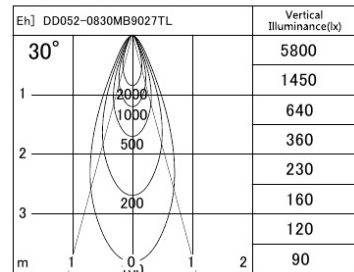

Series name: **Φ80 Fixed downlight Trimless**

Item No.: **DD052-0830MB9027TL**

Installation: **Recessed mount**

Type: **Fixed downlight**

Fixture wattage **7.5W**  
 Beam angle **30 deg.**  
 Color Temp. **2700K**  
 CRI **90**  
 Luminous **419lm**  
 Body **Die-cast Aluminium**

## Photometry

■ Lighting Distribution Curve (cd/1000 lm)

■ Direct Horizontal Illuminance

Body finish  
 Trim finish **Trimless**  
 Reflector finish **Mirror**  
 Weight **0.6kg**  
 Dimming type **Non-dimmable**  
 Light source **COB module**  
 Input voltage **AC 220V**  
 Certificate **CE CCC**  
 Luminous efficacy **52.0lm/W**  
 Installation Material Thickness **5-25mm**  
 Fixture height **104mm**

## Size