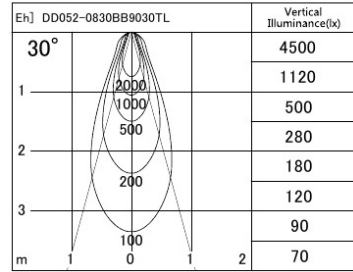

Series name: **Φ80 Fixed downlight Trimless**

Item No.: **DD052-0830BB9030TL**

Installation: **Recessed mount**

Type: **Fixed downlight**

Fixture wattage **7.5W**
 Beam angle **30 deg.**
 Color Temp. **3000K**
 CRI **90**
 Luminous **404lm**
 Body **Die-cast Aluminium**

Photometry

■ Lighting Distribution Curve (cd/1000 lm)

■ Direct Horizontal Illuminance

Body finish
 Trim finish **Trimless**
 Reflector finish **Black**
 Weight **0.6kg**
 Dimming type **Non-dimmable**
 Light source **COB module**
 Input voltage **AC 220V**
 Certificate **CE CCC**
 Luminous efficacy **58.0lm/W**
 Installation Material Thickness **5-25mm**
 Fixture height **104mm**

Size