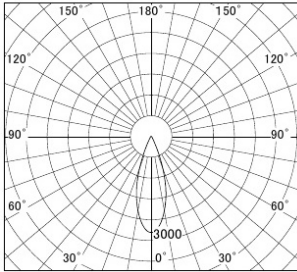

Series name: **Φ80 Fixed downlight Trimless**

Item No.: **DD052-0830BB9030TL**

Installation: **Recessed mount**

Type: **Fixed downlight**

Fixture wattage **7.5W**
 Beam angle **30 deg.**
 Color Temp. **3000K**
 CRI **90**
 Luminous **404lm**
 Body **Die-cast Aluminium**

Photometry

■ Lighting Distribution Curve (cd/1000 lm)

■ Direct Horizontal Illuminance

Body finish
 Trim finish **Trimless**
 Reflector finish **Black**
 Weight **0.6kg**
 Dimming type **Non-dimmable**
 Light source **COB module**
 Input voltage **AC 220V**
 Certificate **CE CCC**
 Luminous efficacy **58.0lm/W**
 Installation Material Thickness **5-25mm**
 Fixture height **104mm**

Size