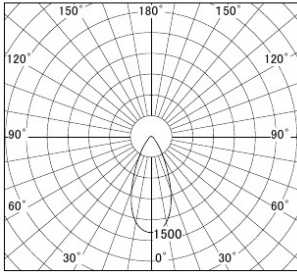

Series name: **Φ80 Fixed downlight Trimless**

Item No.: **DD052-0840WW9040TL**

Installation: **Recessed mount**

Type: **Fixed downlight**

Fixture wattage **7.5W**
 Beam angle **20 deg.**
 Color Temp. **4000K**
 CRI **90**
 Luminous **385lm**
 Body **Die-cast Aluminium**

Cut-hole

Photometry

■ Lighting Distribution Curve (cd/1000 lm)

■ Direct Horizontal Illuminance

Eh] DD052-0840WW9040TL		Vertical Illuminance(x)
40°		2140
1	1000	540
	500	240
2	200	130
	100	90
3	50	60
	30	40
m	1 0 1 2	30

Body finish
 Trim finish **Trimless**
 Reflector finish **White**
 Weight **0.6kg**
 Dimming type **Non-dimmable**
 Light source **COB module**
 Input voltage **AC 220V**
 Certificate **CE CCC**
 Luminous efficacy **51.3lm/W**
 Installation Material Thickness **5-25mm**
 Fixture height **104mm**

Size