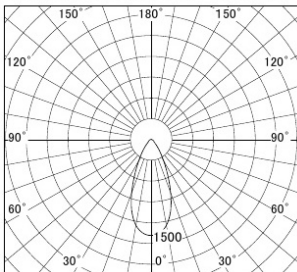

Series name: **Φ80 Fixed downlight Trimless**

Item No.: **DD052-0840WW9035TL**

Installation: **Recessed mount**

Type: **Fixed downlight**

Fixture wattage **7.5W**
 Beam angle **20 deg.**
 Color Temp. **3500K**
 CRI **90**
 Luminous **381lm**
 Body **Die-cast Aluminium**

Cut-hole

Photometry

■ Lighting Distribution Curve (cd/1000 lm)

■ Direct Horizontal Illuminance

Eh] DD052-0840WW9035TL		Vertical Illuminance(x)
40°		2120
1	1000	530
	500	240
2	200	130
	100	80
3	50	60
	30	40
m	1 0 1 2	30

Body finish
 Trim finish **Trimless**
 Reflector finish **White**
 Weight **0.6kg**
 Dimming type **Non-dimmable**
 Light source **COB module**
 Input voltage **AC 220V**
 Certificate **CE CCC**
 Luminous efficacy **50.6lm/W**
 Installation Material Thickness **5-25mm**
 Fixture height **104mm**

Size