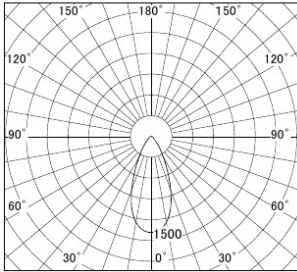

Series name: **Φ80 Fixed downlight Trimless**

Item No.: **DD052-0840BB9035TL**

Installation: **Recessed mount**

Type: **Fixed downlight**

Fixture wattage **7.5W**
 Beam angle **20 deg.**
 Color Temp. **3500K**
 CRI **90**
 Luminous **381lm**
 Body **Die-cast Aluminium**

Photometry

■ Lighting Distribution Curve (cd/1000 lm)

■ Direct Horizontal Illuminance

Body finish
 Trim finish **Trimless**
 Reflector finish **Black**
 Weight **0.6kg**
 Dimming type **Non-dimmable**
 Light source **COB module**
 Input voltage **AC 220V**
 Certificate **CE CCC**
 Luminous efficacy **55.3lm/W**
 Installation Material Thickness **5-25mm**
 Fixture height **104mm**

Size