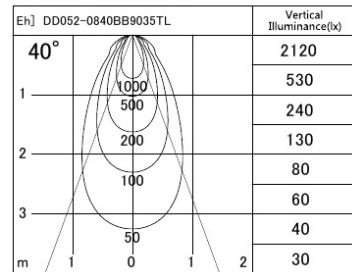

Series name: **Φ80 Fixed downlight Trimless**

Item No.: **DD052-0840BB9035TL**

Installation: **Recessed mount**

Type: **Fixed downlight**

Fixture wattage **7.5W**
 Beam angle **20 deg.**
 Color Temp. **3500K**
 CRI **90**
 Luminous **381lm**
 Body **Die-cast Aluminium**

Photometry

■ Lighting Distribution Curve (cd/1000 lm)

■ Direct Horizontal Illuminance

Body finish
 Trim finish **Trimless**
 Reflector finish **Black**
 Weight **0.6kg**
 Dimming type **Non-dimmable**
 Light source **COB module**
 Input voltage **AC 220V**
 Certificate **CE CCC**
 Luminous efficacy **55.3lm/W**
 Installation Material Thickness **5-25mm**
 Fixture height **104mm**

Size