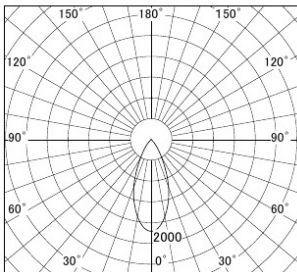

Series name: **Φ80 Fixed downlight Trimless**

Item No.: **DD052-0840MW9027TL**

Installation: **Recessed mount**

Type: **Fixed downlight**

Fixture wattage **7.5W**  
 Beam angle **20 deg.**  
 Color Temp. **2700K**  
 CRI **90**  
 Luminous **390lm**  
 Body **Die-cast Aluminium**

Cut-hole

## Photometry

■ Lighting Distribution Curve (cd/1000 lm)

■ Direct Horizontal Illuminance

Body finish  
 Trim finish **Trimless**  
 Reflector finish **Mirror**  
 Weight **0.6kg**  
 Dimming type **Non-dimmable**  
 Light source **COB module**  
 Input voltage **AC 220V**  
 Certificate **CE CCC**  
 Luminous efficacy **52.0lm/W**  
 Installation Material Thickness **5-25mm**  
 Fixture height **104mm**

## Size