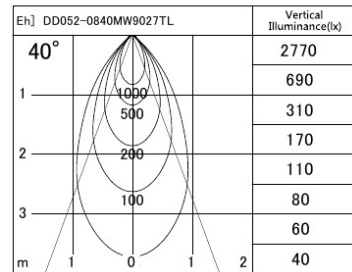

Series name: **Φ80 Fixed downlight Trimless**

Item No.: **DD052-0840MW9027TL**

Installation: **Recessed mount**

Type: **Fixed downlight**

Fixture wattage **7.5W**  
 Beam angle **20 deg.**  
 Color Temp. **2700K**  
 CRI **90**  
 Luminous **390lm**  
 Body **Die-cast Aluminium**

## Photometry

■ Lighting Distribution Curve (cd/1000 lm)

■ Direct Horizontal Illuminance

Body finish  
 Trim finish **Trimless**  
 Reflector finish **Mirror**  
 Weight **0.6kg**  
 Dimming type **Non-dimmable**  
 Light source **COB module**  
 Input voltage **AC 220V**  
 Certificate **CE CCC**  
 Luminous efficacy **52.0lm/W**  
 Installation Material Thickness **5-25mm**  
 Fixture height **104mm**

## Size