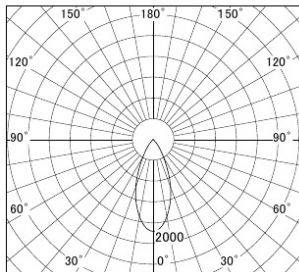

Series name: **Φ80 Fixed downlight Trimless**

Item No.: **DD052-0840MW9035TL**

Installation: **Recessed mount**

Type: **Fixed downlight**

Fixture wattage **7.5W**
 Beam angle **20 deg.**
 Color Temp. **3500K**
 CRI **90**
 Luminous **413lm**
 Body **Die-cast Aluminium**

Cut-hole

Photometry

■ Lighting Distribution Curve (cd/1000 lm)

■ Direct Horizontal Illuminance

Body finish
 Trim finish **Trimless**
 Reflector finish **Mirror**
 Weight **0.6kg**
 Dimming type **Non-dimmable**
 Light source **COB module**
 Input voltage **AC 220V**
 Certificate **CE CCC**
 Luminous efficacy **55.3lm/W**
 Installation Material Thickness **5-25mm**
 Fixture height **104mm**

Size