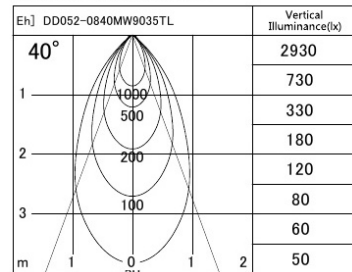

Series name: **Φ80 Fixed downlight Trimless**

Item No.: **DD052-0840MW9035TL**

Installation: **Recessed mount**

Type: **Fixed downlight**

Fixture wattage **7.5W**
 Beam angle **20 deg.**
 Color Temp. **3500K**
 CRI **90**
 Luminous **413lm**
 Body **Die-cast Aluminium**

Cut-hole

Photometry

■ Lighting Distribution Curve (cd/1000 lm)

■ Direct Horizontal Illuminance

Body finish
 Trim finish **Trimless**
 Reflector finish **Mirror**
 Weight **0.6kg**
 Dimming type **Non-dimmable**
 Light source **COB module**
 Input voltage **AC 220V**
 Certificate **CE CCC**
 Luminous efficacy **55.3lm/W**
 Installation Material Thickness **5-25mm**
 Fixture height **104mm**

Size