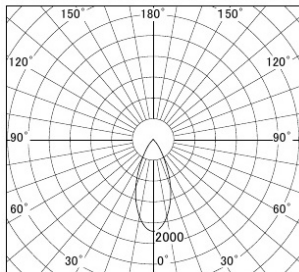

Series name: **Φ80 Fixed downlight Trimless**

Item No.: **DD052-0840MB9030TL**

Installation: **Recessed mount**

Type: **Fixed downlight**

Fixture wattage **7.5W**
 Beam angle **20 deg.**
 Color Temp. **3000K**
 CRI **90**
 Luminous **407lm**
 Body **Die-cast Aluminium**

Cut-hole

Photometry

■ Lighting Distribution Curve (cd/1000 lm)

■ Direct Horizontal Illuminance

Body finish
 Trim finish **Trimless**
 Reflector finish **Mirror**
 Weight **0.6kg**
 Dimming type **Non-dimmable**
 Light source **COB module**
 Input voltage **AC 220V**
 Certificate **CE CCC**
 Luminous efficacy **50.0lm/W**
 Installation Material Thickness **5-25mm**
 Fixture height **104mm**

Size