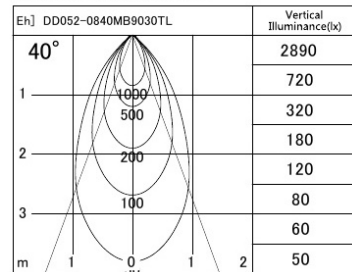

Series name: **Φ80 Fixed downlight Trimless**

Item No.: **DD052-0840MB9030TL**

Installation: **Recessed mount**

Type: **Fixed downlight**

Fixture wattage **7.5W**
 Beam angle **20 deg.**
 Color Temp. **3000K**
 CRI **90**
 Luminous **407lm**
 Body **Die-cast Aluminium**

Cut-hole

Photometry

■ Lighting Distribution Curve (cd/1000 lm)

■ Direct Horizontal Illuminance

Body finish
 Trim finish **Trimless**
 Reflector finish **Mirror**
 Weight **0.6kg**
 Dimming type **Non-dimmable**
 Light source **COB module**
 Input voltage **AC 220V**
 Certificate **CE CCC**
 Luminous efficacy **50.0lm/W**
 Installation Material Thickness **5-25mm**
 Fixture height **104mm**

Size