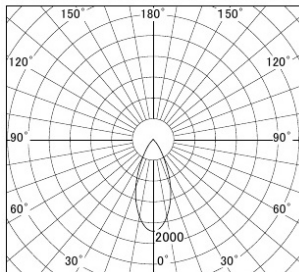

Series name: **Φ80 Fixed downlight Trimless**

Item No.: **DD052-0840MB9027TL**

Installation: **Recessed mount**

Type: **Fixed downlight**

Fixture wattage **7.5W**
 Beam angle **20 deg.**
 Color Temp. **2700K**
 CRI **90**
 Luminous **390lm**
 Body **Die-cast Aluminium**

Cut-hole

Photometry

■ Lighting Distribution Curve (cd/1000 lm)

■ Direct Horizontal Illuminance

Body finish
 Trim finish **Trimless**
 Reflector finish **Mirror**
 Weight **0.6kg**
 Dimming type **Non-dimmable**
 Light source **COB module**
 Input voltage **AC 220V**
 Certificate **CE CCC**
 Luminous efficacy **48.0lm/W**
 Installation Material Thickness **5-25mm**
 Fixture height **104mm**

Size