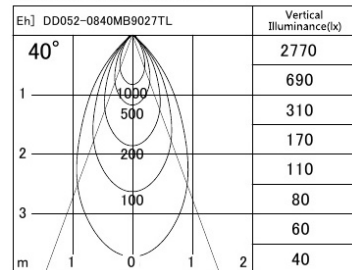

Series name: **Φ80 Fixed downlight Trimless**

Item No.: **DD052-0840MB9027TL**

Installation: **Recessed mount**

Type: **Fixed downlight**

Fixture wattage **7.5W**
 Beam angle **20 deg.**
 Color Temp. **2700K**
 CRI **90**
 Luminous **390lm**
 Body **Die-cast Aluminium**

Cut-hole

Photometry

■ Lighting Distribution Curve (cd/1000 lm)

■ Direct Horizontal Illuminance

Body finish
 Trim finish **Trimless**
 Reflector finish **Mirror**
 Weight **0.6kg**
 Dimming type **Non-dimmable**
 Light source **COB module**
 Input voltage **AC 220V**
 Certificate **CE CCC**
 Luminous efficacy **48.0lm/W**
 Installation Material Thickness **5-25mm**
 Fixture height **104mm**

Size