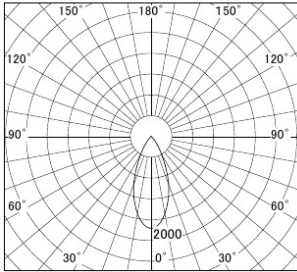

Series name: Φ 80 Fixed downlight Trimless

Item No.: DD052-0840MW9040TL

Installation: Recessed mount

Type: Fixed downlight

Fixture wattage 7.5W
 Beam angle 20 deg.
 Color Temp. 4000K
 CRI 90
 Luminous 417lm
 Body Die-cast Aluminium

Cut-hole

Photometry

■ Lighting Distribution Curve (cd/1000 lm)

■ Direct Horizontal Illuminance

Eh] DD052-0840MW9040TL		Vertical Illuminance(x)
40°		2960
1	0.90	740
2	0.50	330
3	0.20	180
	0.10	120
	0.08	80
	0.06	60
m	1 0 1 2	50

Body finish
 Trim finish Trimless
 Reflector finish Mirror
 Weight 0.6kg
 Dimming type Non-dimmable
 Light source COB module
 Input voltage AC 220V
 Certificate CE CCC
 Luminous efficacy 55.3lm/W
 Installation Material Thickness 5-25mm
 Fixture height 104mm

Size