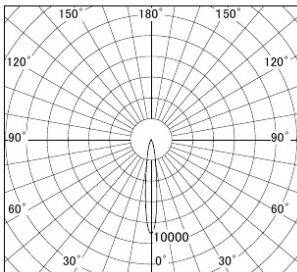

Series name: **Φ80 Fixed downlight Trimless**

Item No.: **DD052-1315WW9035TL**

Installation: **Recessed mount**

Type: **Fixed downlight**

Fixture wattage **12.0W**  
 Beam angle **20 deg.**  
 Color Temp. **3500K**  
 CRI **90**  
 Luminous **706lm**  
 Body **Die-cast Aluminium**

Cut-hole

## Photometry

■ Lighting Distribution Curve (cd/1000 lm)

■ Direct Horizontal Illuminance

Eh] DD052-1315WW9035TL		Vertical Illuminance(x)
15°		25700
1	10000	6420
	5000	2860
2	2000	1610
	1000	1030
3		710
		520
m	1 1 2	400

## Size