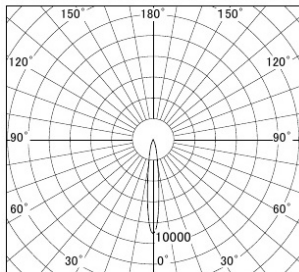

Series name: **Φ80 Fixed downlight Trimless**

Item No.: **DD052-1315BB9040TL**

Installation: **Recessed mount**

Type: **Fixed downlight**

Fixture wattage **12.0W**
 Beam angle **20 deg.**
 Color Temp. **4000K**
 CRI **90**
 Luminous **719lm**
 Body **Die-cast Aluminium**

Cut-hole

Photometry

■ Lighting Distribution Curve (cd/1000 lm)

■ Direct Horizontal Illuminance

Eh] DD052-1315BB9040TL		Vertical Illuminance(x)
15°		26170
		6540
1	10000	2910
	5000	1640
2	2000	1050
	1000	730
3		530
		410
m	1 1 2	

Body finish
 Trim finish **Trimless**
 Reflector finish **Black**
 Weight **0.6kg**
 Dimming type **Non-dimmable**
 Light source **COB module**
 Input voltage **AC 220V**
 Certificate **CE CCC**
 Luminous efficacy **60.0lm/W**
 Installation Material Thickness **5-25mm**
 Fixture height **104mm**

Size