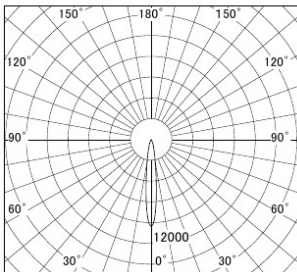

Series name:  $\Phi$ 80 Fixed downlight Trimless

Item No.: DD052-1315MB9027TL

Installation: Recessed mount

Type: Fixed downlight

Fixture wattage 12.0W  
 Beam angle 20 deg.  
 Color Temp. 2700K  
 CRI 90  
 Luminous 654lm  
 Body Die-cast Aluminium

Cut-hole

## Photometry

■ Lighting Distribution Curve (cd/1000 lm)

■ Direct Horizontal Illuminance

Body finish  
 Trim finish Trimless  
 Reflector finish Mirror  
 Weight 0.6kg  
 Dimming type Non-dimmable  
 Light source COB module  
 Input voltage AC 220V  
 Certificate CE CCC  
 Luminous efficacy 54.5lm/W  
 Installation Material Thickness 5-25mm  
 Fixture height 104mm

## Size