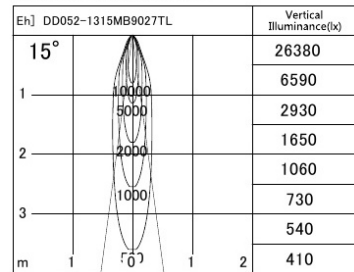

Series name:  $\Phi$ 80 Fixed downlight Trimless

Item No.: DD052-1315MB9027TL

Installation: Recessed mount

Type: Fixed downlight

Fixture wattage 12.0W  
 Beam angle 20 deg.  
 Color Temp. 2700K  
 CRI 90  
 Luminous 654lm  
 Body Die-cast Aluminium

## Photometry

■ Lighting Distribution Curve (cd/1000 lm)

■ Direct Horizontal Illuminance

Body finish  
 Trim finish Trimless  
 Reflector finish Mirror  
 Weight 0.6kg  
 Dimming type Non-dimmable  
 Light source COB module  
 Input voltage AC 220V  
 Certificate CE CCC  
 Luminous efficacy 54.5lm/W  
 Installation Material Thickness 5-25mm  
 Fixture height 104mm

## Size