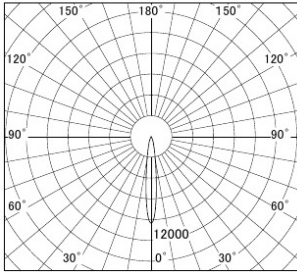

Series name:  $\Phi$ 80 Fixed downlight Trimless

Item No.: DD052-1315MW9040TL

Installation: Recessed mount

Type: Fixed downlight

Fixture wattage 12.0W  
 Beam angle 20 deg.  
 Color Temp. 4000K  
 CRI 90  
 Luminous 718lm  
 Body Die-cast Aluminium

Cut-hole

## Photometry

■ Lighting Distribution Curve (cd/1000 lm)

■ Direct Horizontal Illuminance

Eh] DD052-1315MW9040TL		Vertical Illuminance(x)
15°		28960
1	10000	7240
	5000	3220
2	2000	1810
	1000	1160
3		800
		590
m	1 1 2	450

## Size