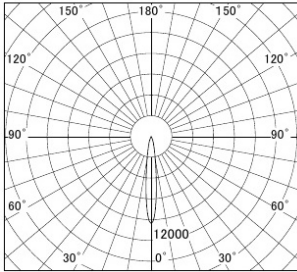

Series name:  $\Phi$ 80 Fixed downlight Trimless

Item No.: DD052-1315MB9040TL

Installation: Recessed mount

Type: Fixed downlight

Fixture wattage 12.0W  
 Beam angle 20 deg.  
 Color Temp. 4000K  
 CRI 90  
 Luminous 718lm  
 Body Die-cast Aluminium

Cut-hole

## Photometry

■ Lighting Distribution Curve (cd/1000 lm)

■ Direct Horizontal Illuminance

Eh] DD052-1315MB9040TL		Vertical Illuminance(x)
15°		28960
		7240
1	10000	3220
	5000	1810
2	2000	1160
	1000	800
3		590
		450
m	1 1 2	

## Size