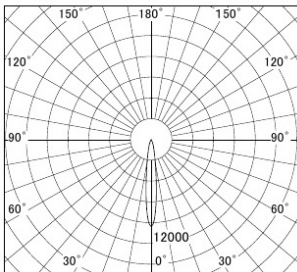

Series name: **Φ80 Fixed downlight Trimless**

Item No.: **DD052-1315MB9030TL**

Installation: **Recessed mount**

Type: **Fixed downlight**

Fixture wattage **12.0W**
 Beam angle **20 deg.**
 Color Temp. **3000K**
 CRI **90**
 Luminous **688lm**
 Body **Die-cast Aluminium**
 Body finish

Cut-hole

Photometry

■ Lighting Distribution Curve (cd/1000 lm)

■ Direct Horizontal Illuminance

Eh] DD052-1315MB9030TL		Vertical Illuminance(x)
15°		27750
		6940
1	10000	3080
	5000	1730
2	2000	1110
	1000	770
3		570
		430
m	1 1 2	

Trim finish **Trimless**
 Reflector finish **Mirror**
 Weight **0.6kg**
 Dimming type **Non-dimmable**
 Light source **COB module**
 Input voltage **AC 220V**
 Certificate **CE CCC**
 Luminous efficacy **57.5lm/W**
 Installation Material Thickness **5-25mm**
 Fixture height **104mm**

Size