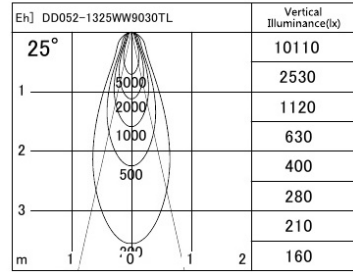

Series name:  $\Phi$ 80 Fixed downlight Trimless

Item No.: DD052-1325WW9030TL

Installation: Recessed mount

Type: Fixed downlight

Fixture wattage 14.7W  
 Beam angle 25 deg.  
 Color Temp. 3000K  
 CRI 90  
 Luminous 762lm  
 Body Die-cast Aluminium

Cut-hole

Body finish  
 Trim finish Trimless  
 Reflector finish White  
 Weight 0.6kg  
 Dimming type Non-dimmable  
 Light source COB module  
 Input voltage AC 220V  
 Certificate CE CCC  
 Luminous efficacy 51.7lm/W  
 Installation Material Thickness 5-25mm  
 Fixture height 104mm

## Photometry

■ Lighting Distribution Curve (cd/1000 lm)

■ Direct Horizontal Illuminance

## Size