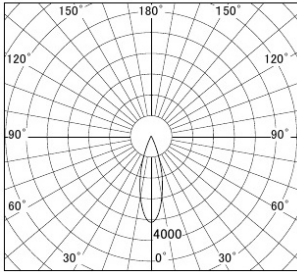

Series name:  $\Phi$ 80 Fixed downlight Trimless

Item No.: DD052-1325WW9030TL

Installation: Recessed mount

Type: Fixed downlight

Fixture wattage 14.7W  
 Beam angle 25 deg.  
 Color Temp. 3000K  
 CRI 90  
 Luminous 762lm  
 Body Die-cast Aluminium

Cut-hole

Body finish  
 Trim finish Trimless  
 Reflector finish White  
 Weight 0.6kg  
 Dimming type Non-dimmable  
 Light source COB module  
 Input voltage AC 220V  
 Certificate CE CCC  
 Luminous efficacy 51.7lm/W  
 Installation Material Thickness 5-25mm  
 Fixture height 104mm

## Photometry

■ Lighting Distribution Curve (cd/1000 lm)

■ Direct Horizontal Illuminance

## Size