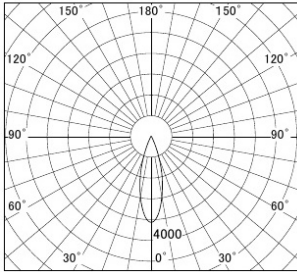

Series name: **Φ80 Fixed downlight Trimless**

Item No.: **DD052-1325BB9035TL**

Installation: **Recessed mount**

Type: **Fixed downlight**

Fixture wattage **14.7W**
 Beam angle **25 deg.**
 Color Temp. **3500K**
 CRI **90**
 Luminous **775lm**
 Body **Die-cast Aluminium**
 Body finish

Cut-hole

Photometry

■ Lighting Distribution Curve (cd/1000 lm)

■ Direct Horizontal Illuminance

Trim finish **Trimless**
 Reflector finish **Black**
 Weight **0.6kg**
 Dimming type **Non-dimmable**
 Light source **COB module**
 Input voltage **AC 220V**
 Certificate **CE CCC**
 Luminous efficacy **55.7lm/W**
 Installation Material Thickness **5-25mm**
 Fixture height **104mm**

Size