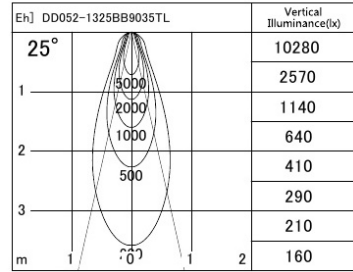

Series name: **Φ80 Fixed downlight Trimless**

Item No.: **DD052-1325BB9035TL**

Installation: **Recessed mount**

Type: **Fixed downlight**

Fixture wattage **14.7W**
 Beam angle **25 deg.**
 Color Temp. **3500K**
 CRI **90**
 Luminous **775lm**
 Body **Die-cast Aluminium**
 Body finish

Cut-hole

Photometry

■ Lighting Distribution Curve (cd/1000 lm)

■ Direct Horizontal Illuminance

Trim finish **Trimless**
 Reflector finish **Black**
 Weight **0.6kg**
 Dimming type **Non-dimmable**
 Light source **COB module**
 Input voltage **AC 220V**
 Certificate **CE CCC**
 Luminous efficacy **55.7lm/W**
 Installation Material Thickness **5-25mm**
 Fixture height **104mm**

Size