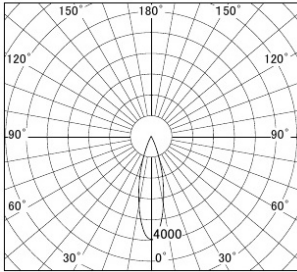

Series name: **Φ80 Fixed downlight Trimless**

Item No.: **DD052-1325MW9035TL**

Installation: **Recessed mount**

Type: **Fixed downlight**

Fixture wattage **14.7W**
 Beam angle **25 deg.**
 Color Temp. **3500K**
 CRI **90**
 Luminous **819lm**
 Body **Die-cast Aluminium**

Cut-hole

Body finish
 Trim finish **Trimless**
 Reflector finish **Mirror**
 Weight **0.6kg**
 Dimming type **Non-dimmable**
 Light source **COB module**
 Input voltage **AC 220V**
 Certificate **CE CCC**
 Luminous efficacy **55.7lm/W**
 Installation Material Thickness **5-25mm**
 Fixture height **104mm**

Photometry

■ Lighting Distribution Curve (cd/1000 lm)

■ Direct Horizontal Illuminance

Size