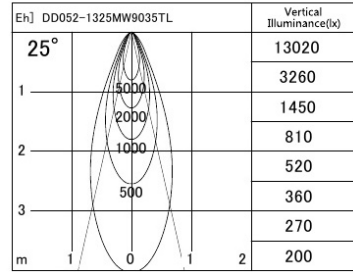

Series name: **Φ80 Fixed downlight Trimless**

Item No.: **DD052-1325MW9035TL**

Installation: **Recessed mount**

Type: **Fixed downlight**

Fixture wattage **14.7W**
 Beam angle **25 deg.**
 Color Temp. **3500K**
 CRI **90**
 Luminous **819lm**
 Body **Die-cast Aluminium**

Cut-hole

Body finish
 Trim finish **Trimless**
 Reflector finish **Mirror**
 Weight **0.6kg**
 Dimming type **Non-dimmable**
 Light source **COB module**
 Input voltage **AC 220V**
 Certificate **CE CCC**
 Luminous efficacy **55.7lm/W**
 Installation Material Thickness **5-25mm**
 Fixture height **104mm**

Photometry

■ Lighting Distribution Curve (cd/1000 lm)

■ Direct Horizontal Illuminance

Size