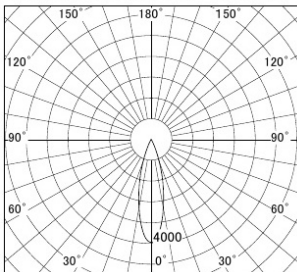

Series name:  $\Phi$ 80 Fixed downlight Trimless

Item No.: DD052-1325MW9030TL

Installation: Recessed mount

Type: Fixed downlight

Fixture wattage 14.7W  
 Beam angle 25 deg.  
 Color Temp. 3000K  
 CRI 90  
 Luminous 806lm  
 Body Die-cast Aluminium

Cut-hole

## Photometry

■ Lighting Distribution Curve (cd/1000 lm)

■ Direct Horizontal Illuminance

Trim finish Trimless  
 Reflector finish Mirror  
 Weight 0.6kg  
 Dimming type Non-dimmable  
 Light source COB module  
 Input voltage AC 220V  
 Certificate CE CCC  
 Luminous efficacy 54.7lm/W  
 Installation Material Thickness 5-25mm  
 Fixture height 104mm

## Size