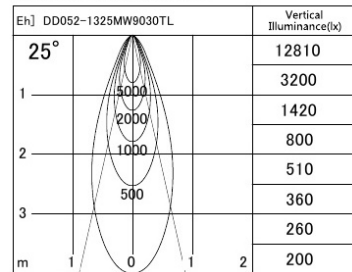

Series name:  $\Phi$ 80 Fixed downlight Trimless

Item No.: DD052-1325MW9030TL

Installation: Recessed mount

Type: Fixed downlight

Fixture wattage 14.7W  
 Beam angle 25 deg.  
 Color Temp. 3000K  
 CRI 90  
 Luminous 806lm  
 Body Die-cast Aluminium

## Photometry

■ Lighting Distribution Curve (cd/1000 lm)

■ Direct Horizontal Illuminance

Trim finish Trimless  
 Reflector finish Mirror  
 Weight 0.6kg  
 Dimming type Non-dimmable  
 Light source COB module  
 Input voltage AC 220V  
 Certificate CE CCC  
 Luminous efficacy 54.7lm/W  
 Installation Material Thickness 5-25mm  
 Fixture height 104mm

## Size