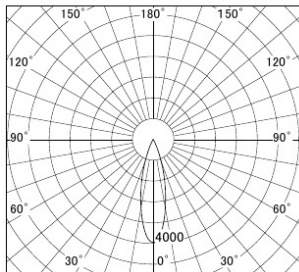

Series name: **Φ80 Fixed downlight Trimless**

Item No.: **DD052-1325MW9040TL**

Installation: **Recessed mount**

Type: **Fixed downlight**

Fixture wattage **14.7W**
 Beam angle **25 deg.**
 Color Temp. **4000K**
 CRI **90**
 Luminous **827lm**
 Body **Die-cast Aluminium**

Cut-hole

Photometry

■ Lighting Distribution Curve (cd/1000 lm)

■ Direct Horizontal Illuminance

Eh] DD052-1325MW9040TL		Vertical Illuminance(x)
25°		13150
1	5000	3290
2	2000	1460
3	1000	820
	500	530
		370
		270
m	1 0 1 2	210

Body finish
 Trim finish **Trimless**
 Reflector finish **Mirror**
 Weight **0.6kg**
 Dimming type **Non-dimmable**
 Light source **COB module**
 Input voltage **AC 220V**
 Certificate **CE CCC**
 Luminous efficacy **56.1lm/W**
 Installation Material Thickness **5-25mm**
 Fixture height **104mm**

Size