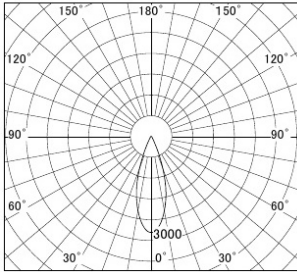

Series name: **Φ80 Fixed downlight Trimless**

Item No.: **DD052-1330WW9035TL**

Installation: **Recessed mount**

Type: **Fixed downlight**

Fixture wattage **14.7W**
 Beam angle **30 deg.**
 Color Temp. **3500K**
 CRI **90**
 Luminous **725lm**
 Body **Die-cast Aluminium**

Cut-hole

Photometry

■ Lighting Distribution Curve (cd/1000 lm)

■ Direct Horizontal Illuminance

Body finish
 Trim finish **Trimless**
 Reflector finish **White**
 Weight **0.6kg**
 Dimming type **Non-dimmable**
 Light source **COB module**
 Input voltage **AC 220V**
 Certificate **CE CCC**
 Luminous efficacy **49.3lm/W**
 Installation Material Thickness **5-25mm**
 Fixture height **104mm**

Size