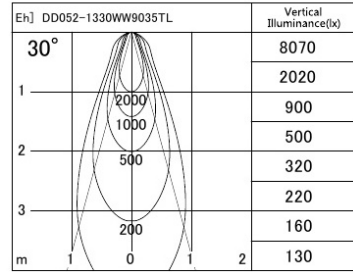

Series name: **Φ80 Fixed downlight Trimless**

Item No.: **DD052-1330WW9035TL**

Installation: **Recessed mount**

Type: **Fixed downlight**

Fixture wattage **14.7W**
 Beam angle **30 deg.**
 Color Temp. **3500K**
 CRI **90**
 Luminous **725lm**
 Body **Die-cast Aluminium**

Cut-hole

Photometry

■ Lighting Distribution Curve (cd/1000 lm)

■ Direct Horizontal Illuminance

Body finish
 Trim finish **Trimless**
 Reflector finish **White**
 Weight **0.6kg**
 Dimming type **Non-dimmable**
 Light source **COB module**
 Input voltage **AC 220V**
 Certificate **CE CCC**
 Luminous efficacy **49.3lm/W**
 Installation Material Thickness **5-25mm**
 Fixture height **104mm**

Size