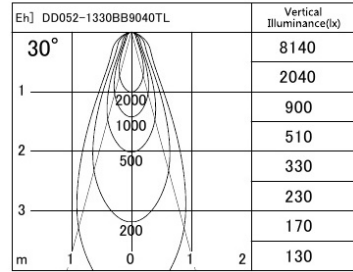

Series name: **Φ80 Fixed downlight Trimless**

Item No.: **DD052-1330BB9040TL**

Installation: **Recessed mount**

Type: **Fixed downlight**

Fixture wattage **14.7W**
 Beam angle **30 deg.**
 Color Temp. **4000K**
 CRI **90**
 Luminous **731lm**
 Body **Die-cast Aluminium**

Cut-hole

Photometry

■ Lighting Distribution Curve (cd/1000 lm)

■ Direct Horizontal Illuminance

Body finish
 Trim finish **Trimless**
 Reflector finish **Black**
 Weight **0.6kg**
 Dimming type **Non-dimmable**
 Light source **COB module**
 Input voltage **AC 220V**
 Certificate **CE CCC**
 Luminous efficacy **105.3lm/W**
 Installation Material Thickness **5-25mm**
 Fixture height **104mm**

Size