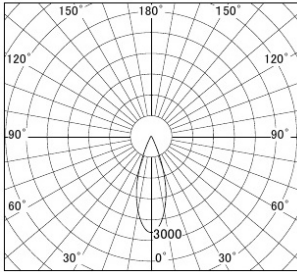

Series name: **Φ80 Fixed downlight Trimless**

Item No.: **DD052-1330BB9040TL**

Installation: **Recessed mount**

Type: **Fixed downlight**

Fixture wattage **14.7W**
 Beam angle **30 deg.**
 Color Temp. **4000K**
 CRI **90**
 Luminous **731lm**
 Body **Die-cast Aluminium**

Cut-hole

Photometry

■ Lighting Distribution Curve (cd/1000 lm)

■ Direct Horizontal Illuminance

Body finish
 Trim finish **Trimless**
 Reflector finish **Black**
 Weight **0.6kg**
 Dimming type **Non-dimmable**
 Light source **COB module**
 Input voltage **AC 220V**
 Certificate **CE CCC**
 Luminous efficacy **105.3lm/W**
 Installation Material Thickness **5-25mm**
 Fixture height **104mm**

Size