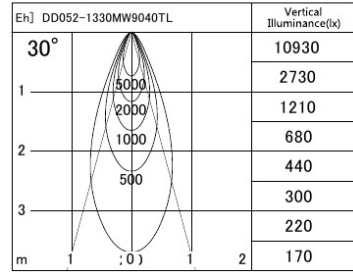

Series name:  $\Phi$ 80 Fixed downlight Trimless

Item No.: DD052-1330MW9040TL

Installation: Recessed mount

Type: Fixed downlight

Fixture wattage 14.7W  
 Beam angle 30 deg.  
 Color Temp. 4000K  
 CRI 90  
 Luminous 790lm  
 Body Die-cast Aluminium

## Photometry

■ Lighting Distribution Curve (cd/1000 lm)

■ Direct Horizontal Illuminance

Body finish  
 Trim finish Trimless  
 Reflector finish Mirror  
 Weight 0.6kg  
 Dimming type Non-dimmable  
 Light source COB module  
 Input voltage AC 220V  
 Certificate CE CCC  
 Luminous efficacy 105.3lm/W  
 Installation Material Thickness 5-25mm  
 Fixture height 104mm

## Size