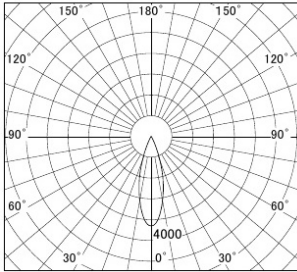

Series name:  $\Phi$ 80 Fixed downlight Trimless

Item No.: DD052-1330MW9040TL

Installation: Recessed mount

Type: Fixed downlight

Fixture wattage 14.7W  
 Beam angle 30 deg.  
 Color Temp. 4000K  
 CRI 90  
 Luminous 790lm  
 Body Die-cast Aluminium

Cut-hole

## Photometry

■ Lighting Distribution Curve (cd/1000 lm)

■ Direct Horizontal Illuminance

Body finish  
 Trim finish Trimless  
 Reflector finish Mirror  
 Weight 0.6kg  
 Dimming type Non-dimmable  
 Light source COB module  
 Input voltage AC 220V  
 Certificate CE CCC  
 Luminous efficacy 105.3lm/W  
 Installation Material Thickness 5-25mm  
 Fixture height 104mm

## Size