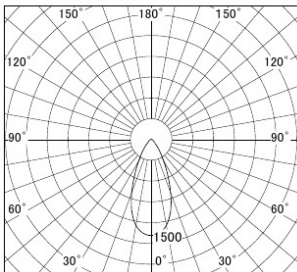

Series name: Φ 80 Fixed downlight Trimless

Item No.: DD052-1340WW9040TL

Installation: Recessed mount

Type: Fixed downlight

Fixture wattage 14.7W
 Beam angle 20 deg.
 Color Temp. 4000K
 CRI 90
 Luminous 679lm
 Body Die-cast Aluminium

Cut-hole

Photometry

■ Lighting Distribution Curve (cd/1000 lm)

■ Direct Horizontal Illuminance

Eh] DD052-1340WW9040TL		Vertical Illuminance(x)
40°		3780
1	1000	940
2	500	420
3	200	240
	100	150
	80	100
	60	80
	40	60

Trim finish Trimless
 Reflector finish White
 Weight 0.6kg
 Dimming type Non-dimmable
 Light source COB module
 Input voltage AC 220V
 Certificate CE CCC
 Luminous efficacy 46.2lm/W
 Installation Material Thickness 5-25mm
 Fixture height 104mm

Size