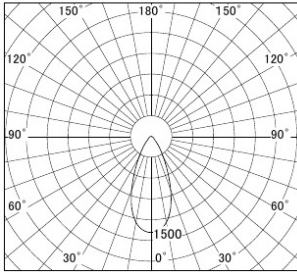

Series name: **Φ80 Fixed downlight Trimless**

Item No.: **DD052-1340BB9030TL**

Installation: **Recessed mount**

Type: **Fixed downlight**

Fixture wattage **14.7W**  
 Beam angle **20 deg.**  
 Color Temp. **3000K**  
 CRI **90**  
 Luminous **662lm**  
 Body **Die-cast Aluminium**

Cut-hole

## Photometry

■ Lighting Distribution Curve (cd/1000 lm)

■ Direct Horizontal Illuminance

Eh] DD052-1340BB9030TL		Vertical Illuminance(x)
40°		3680
1	1000	920
	500	410
2	200	230
	100	150
3	100	100
	80	80
m	1 0 1 2	60

## Size