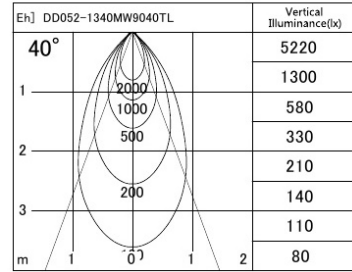

Series name: **Φ80 Fixed downlight Trimless**

Item No.: **DD052-1340MW9040TL**

Installation: **Recessed mount**

Type: **Fixed downlight**

Fixture wattage **14.7W**
 Beam angle **20 deg.**
 Color Temp. **4000K**
 CRI **90**
 Luminous **735lm**
 Body **Die-cast Aluminium**
 Body finish

Cut-hole

Photometry

■ Lighting Distribution Curve (cd/1000 lm)

■ Direct Horizontal Illuminance

Trim finish **Trimless**
 Reflector finish **Mirror**
 Weight **0.6kg**
 Dimming type **Non-dimmable**
 Light source **COB module**
 Input voltage **AC 220V**
 Certificate **CE CCC**
 Luminous efficacy **50.0lm/W**
 Installation Material Thickness **5-25mm**
 Fixture height **104mm**

Size