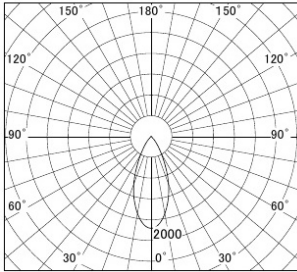

Series name: **Φ80 Fixed downlight Trimless**

Item No.: **DD052-1340MW9040TL**

Installation: **Recessed mount**

Type: **Fixed downlight**

Fixture wattage **14.7W**
 Beam angle **20 deg.**
 Color Temp. **4000K**
 CRI **90**
 Luminous **735lm**
 Body **Die-cast Aluminium**
 Body finish

Cut-hole

Photometry

■ Lighting Distribution Curve (cd/1000 lm)

■ Direct Horizontal Illuminance

Trim finish **Trimless**
 Reflector finish **Mirror**
 Weight **0.6kg**
 Dimming type **Non-dimmable**
 Light source **COB module**
 Input voltage **AC 220V**
 Certificate **CE CCC**
 Luminous efficacy **50.0lm/W**
 Installation Material Thickness **5-25mm**
 Fixture height **104mm**

Size