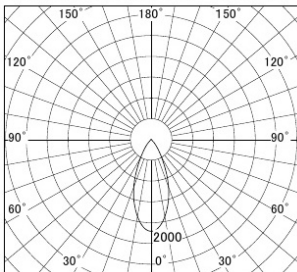

Series name: **Φ80 Fixed downlight Trimless**

Item No.: **DD052-1340MW9035TL**

Installation: **Recessed mount**

Type: **Fixed downlight**

Fixture wattage **14.7W**
 Beam angle **20 deg.**
 Color Temp. **3500K**
 CRI **90**
 Luminous **728lm**
 Body **Die-cast Aluminium**

Cut-hole

Photometry

■ Lighting Distribution Curve (cd/1000 lm)

■ Direct Horizontal Illuminance

Body finish
 Trim finish **Trimless**
 Reflector finish **Mirror**
 Weight **0.6kg**
 Dimming type **Non-dimmable**
 Light source **COB module**
 Input voltage **AC 220V**
 Certificate **CE CCC**
 Luminous efficacy **49.6lm/W**
 Installation Material Thickness **5-25mm**
 Fixture height **104mm**

Size