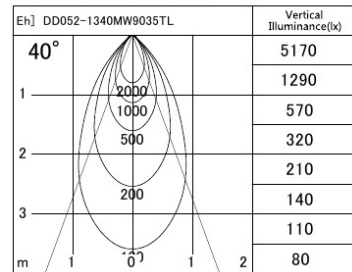

Series name: **Φ80 Fixed downlight Trimless**

Item No.: **DD052-1340MW9035TL**

Installation: **Recessed mount**

Type: **Fixed downlight**

Fixture wattage **14.7W**
 Beam angle **20 deg.**
 Color Temp. **3500K**
 CRI **90**
 Luminous **728lm**
 Body **Die-cast Aluminium**

Cut-hole

Photometry

■ Lighting Distribution Curve (cd/1000 lm)

■ Direct Horizontal Illuminance

Body finish
 Trim finish **Trimless**
 Reflector finish **Mirror**
 Weight **0.6kg**
 Dimming type **Non-dimmable**
 Light source **COB module**
 Input voltage **AC 220V**
 Certificate **CE CCC**
 Luminous efficacy **49.6lm/W**
 Installation Material Thickness **5-25mm**
 Fixture height **104mm**

Size