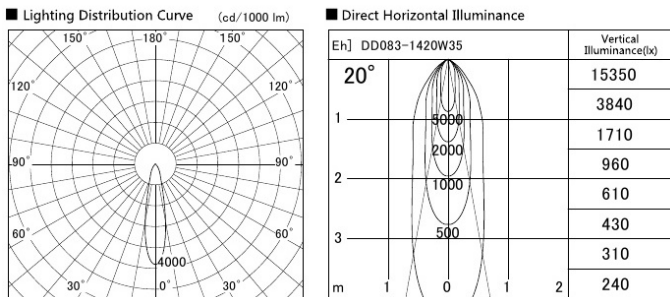

Series name: Versa R, Tracklight (UL)

Item No.: SD333-1420W35

Installation: Track light

Type: Track light

Fixture wattage	14.2W
Beam angle	20 deg.
Color Temp.	3500K
CRI	>90
Luminous	1070lm
Body	Die-cast Aluminium
Body finish	White
Trim finish	N/A
Reflector finish	N/A
Weight	0.6kg
Dimming type	Non-dimmable
Light source	COB module
Input voltage	AC 220V
Certificate	CE CCC
Luminous efficacy	75.4lm/W

Photometry

Size