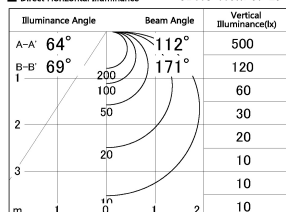

Installation	Direct mount
Type	
Fixture wattage	6W
Beam angle	134 deg
Color Temp.	3000K
CRI	Ra>80
Luminous	481 lm
Body	Extruded aluminum + PC
Body finish	White
Trim finish	White
Reflector finish	N/A
IP Rate	IP20
Light source	SMD chips
Input Voltage	AC220~240V
Dimming Type	Non-Dimmable
Certificate	CE, CCC
Cut Hole	N/A

Length (Weight)	
18.0W / 1200mm	1164 (0.3kg)
14.0W / 900mm	871 (0.3kg)
10.0W / 600mm	571 (0.3kg)
6.0W / 300mm	310 (0.2kg)