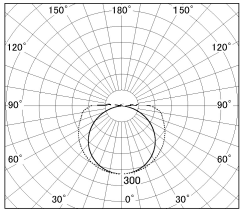

Item no. CD008-006WP30-L3

Series Name: LED Tube Light

■ Lighting Distribution Curve (cd/1000 lm)

■ Direct Horizontal Illuminance CD008-006WP30-L3

| | |
|------------------|------------------------|
| Installation | Direct mount |
| Type | LED Tube Light |
| Fixture wattage | 6W |
| Beam angle | 134 deg |
| Color Temp. | 3000K |
| CRI | Ra>80 |
| Luminous | 481 lm |
| Body | Extruded aluminum + PC |
| Body finish | White |
| Trim finish | White |
| Reflector finish | N/A |
| IP Rate | IP20 |
| Light source | SMD chips |
| Input Voltage | AC220~240V |
| Dimming Type | Non-Dimmable |
| Certificate | CE, CCC |
| Cut Hole | N/A |

Length (Weight)

| | |
|----------------|--------------|
| 18.0W / 1200mm | 1164 (0.3kg) |
| 14.0W / 900mm | 871 (0.3kg) |
| 10.0W / 600mm | 571 (0.3kg) |
| 6.0W / 300mm | 310 (0.2kg) |