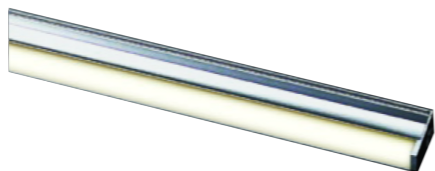

Item no. CD008-006WP30-L3

Series Name: LED Tube Light