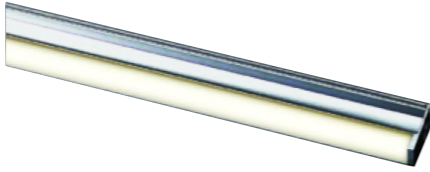

Item no. CD008-006WP30-L3

Series Name: LED Tube Light

■ Lighting Distribution Curve (cd/1000 lm)

■ Direct Horizontal Illuminance CD008-006WP30-L3

| | |
|------------------|------------------------|
| Installation | Direct mount |
| Type | LED Tube Light |
| Fixture wattage | 6W |
| Beam angle | 134 deg |
| Color Temp. | 3000K |
| CRI | Ra>80 |
| Luminous | 481 lm |
| Body | Extruded aluminum + PC |
| Body finish | White |
| Trim finish | White |
| Reflector finish | N/A |
| IP Rate | IP20 |
| Light source | SMD chips |
| Input Voltage | AC220~240V |
| Dimming Type | Non-Dimmable |
| Certificate | CE, CCC |
| Cut Hole | N/A |