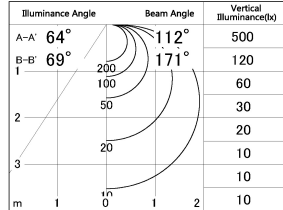

Item no. CD008-006WP30-L3

Series Name: LED Tube Light

■ Lighting Distribution Curve (cd/1000 lm)

■ Direct Horizontal Illuminance CD008-006WP30-L3

| | |
|------------------|------------------------|
| Installation | Direct mount |
| Type | LED Tube Light |
| Fixture wattage | 6W |
| Beam angle | 134 deg |
| Color Temp. | 3000K |
| CRI | Ra>80 |
| Luminous | 481 lm |
| Body | Extruded aluminum + PC |
| Body finish | White |
| Trim finish | White |
| Reflector finish | N/A |
| IP Rate | IP20 |
| Light source | SMD chips |
| Input Voltage | AC220~240V |
| Dimming Type | Non-Dimmable |
| Certificate | CE, CCC |
| Cut Hole | N/A |

Length (Weight)

| | |
|----------------|--------------|
| 18.0W / 1200mm | 1164 (0.3kg) |
| 14.0W / 900mm | 871 (0.3kg) |
| 10.0W / 600mm | 571 (0.3kg) |
| 6.0W / 300mm | 310 (0.2kg) |