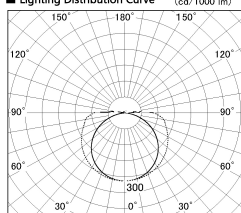

■ Lighting Distribution Curve (cd/1000 lm)

Installation	Direct mount
Type	
Fixture wattage	6W
Beam angle	134 deg
Color Temp.	3000K
CRI	Ra>80
Luminous	481 lm
Body	Extruded aluminum + PC
Body finish	White
Trim finish	White
Reflector finish	N/A
IP Rate	IP20
Light source	SMD chips
Input Voltage	AC220~240V
Dimming Type	Non-Dimmable
Certificate	CE, CCC
Cut Hole	N/A

Length (Weight)	
18.0W / 1200mm	1164 (0.3kg)
14.0W / 900mm	871 (0.3kg)
10.0W / 600mm	571 (0.3kg)
6.0W / 300mm	310 (0.2kg)