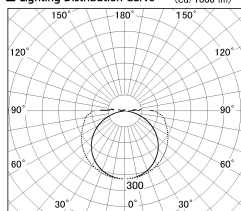

■ Lighting Distribution Curve (cd/1000 lm)

Installation	Direct mount
Type	
Fixture wattage	6W
Beam angle	134 deg
Color Temp.	3500K
CRI	Ra>80
Luminous	504 lm
Body	Extruded aluminum + PC
Body finish	White
Trim finish	White
Reflector finish	N/A
IP Rate	IP20
Light source	SMD chips
Input Voltage	AC220~240V
Dimming Type	Non-Dimmable
Certificate	CE, CCC
Cut Hole	N/A

Length (Weight)	
18.0W / 1200mm	1164 (0.3kg)
14.0W / 900mm	871 (0.3kg)
10.0W / 600mm	571 (0.3kg)
6.0W / 300mm	310 (0.2kg)