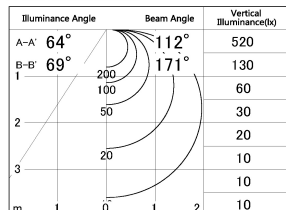

Installation	Direct mount
Type	
Fixture wattage	6W
Beam angle	134 deg
Color Temp.	3500K
CRI	Ra>80
Luminous	504 lm
Body	Extruded aluminum + PC
Body finish	White
Trim finish	White
Reflector finish	N/A
IP Rate	IP20
Light source	SMD chips
Input Voltage	AC220~240V
Dimming Type	Non-Dimmable
Certificate	CE, CCC
Cut Hole	N/A

Length (Weight)	
18.0W / 1200mm	1164 (0.3kg)
14.0W / 900mm	871 (0.3kg)
10.0W / 600mm	571 (0.3kg)
6.0W / 300mm	310 (0.2kg)