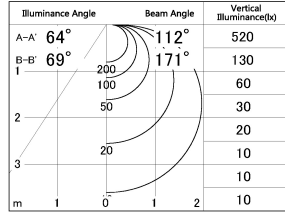

Item no. CD008-006WP35-L3

Series Name: LED Tube Light

■ Lighting Distribution Curve (cd/1000 lm)

■ Direct Horizontal Illuminance CD008-006WP35-L3

Installation	Direct mount
Type	LED Tube Light
Fixture wattage	6W
Beam angle	134 deg
Color Temp.	3500K
CRI	Ra>80
Luminous	504 lm
Body	Extruded aluminum + PC
Body finish	White
Trim finish	White
Reflector finish	N/A
IP Rate	IP20
Light source	SMD chips
Input Voltage	AC220~240V
Dimming Type	Non-Dimmable
Certificate	CE, CCC
Cut Hole	N/A

Length (Weight)

18.0W / 1200mm	1164 (0.3kg)
14.0W / 900mm	871 (0.3kg)
10.0W / 600mm	571 (0.3kg)
6.0W / 300mm	310 (0.2kg)