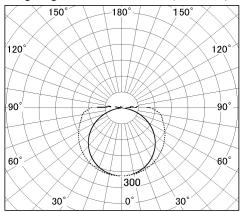

Item no. CD008-006WP35-L3

Series Name: LED Tube Light

■ Lighting Distribution Curve (cd/1000 lm)

■ Direct Horizontal Illuminance CD008-006WP35-L3

Installation	Direct mount
Type	LED Tube Light
Fixture wattage	6W
Beam angle	134 deg
Color Temp.	3500K
CRI	Ra>80
Luminous	504 lm
Body	Extruded aluminum + PC
Body finish	White
Trim finish	White
Reflector finish	N/A
IP Rate	IP20
Light source	SMD chips
Input Voltage	AC220~240V
Dimming Type	Non-Dimmable
Certificate	CE, CCC
Cut Hole	N/A

Length (Weight)

18.0W / 1200mm	1164 (0.3kg)
14.0W / 900mm	871 (0.3kg)
10.0W / 600mm	571 (0.3kg)
6.0W / 300mm	310 (0.2kg)