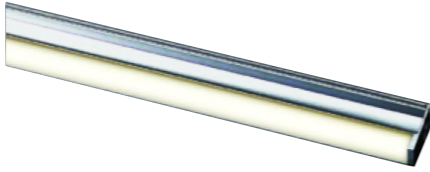

Item no. CD008-006WP35-L3

Series Name: LED Tube Light

■ Lighting Distribution Curve (cd/1000 lm)

■ Direct Horizontal Illuminance CD008-006WP35-L3

Installation	Direct mount
Type	LED Tube Light
Fixture wattage	6W
Beam angle	134 deg
Color Temp.	3500K
CRI	Ra>80
Luminous	504 lm
Body	Extruded aluminum + PC
Body finish	White
Trim finish	White
Reflector finish	N/A
IP Rate	IP20
Light source	SMD chips
Input Voltage	AC220~240V
Dimming Type	Non-Dimmable
Certificate	CE, CCC
Cut Hole	N/A

Length (Weight)

18.0W / 1200mm	1164 (0.3kg)
14.0W / 900mm	871 (0.3kg)
10.0W / 600mm	571 (0.3kg)
6.0W / 300mm	310 (0.2kg)