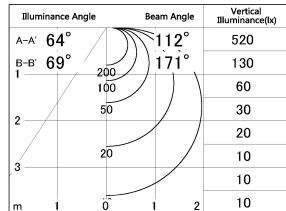

Installation	Direct mount
Type	LED Tube Light
Fixture wattage	6W
Beam angle	134 deg
Color Temp.	4000K
CRI	Ra>80
Luminous	504 lm
Body	Extruded aluminum + PC
Body finish	White
Trim finish	White
Reflector finish	N/A
IP Rate	IP20
Light source	SMD chips
Input Voltage	AC220~240V
Dimming Type	Non-Dimmable
Certificate	CE, CCC
Cut Hole	N/A

■ Lighting Distribution Curve (cd/1000 lm)