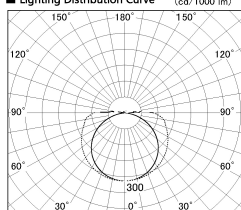

■ Lighting Distribution Curve (cd/1000 lm)

Installation	Direct mount
Type	
Fixture wattage	6W
Beam angle	134 deg
Color Temp.	4000K
CRI	Ra>80
Luminous	504 lm
Body	Extruded aluminum + PC
Body finish	White
Trim finish	White
Reflector finish	N/A
IP Rate	IP20
Light source	SMD chips
Input Voltage	AC220~240V
Dimming Type	Non-Dimmable
Certificate	CE, CCC
Cut Hole	N/A

Length (Weight)	
18.0W / 1200mm	1164 (0.3kg)
14.0W / 900mm	871 (0.3kg)
10.0W / 600mm	571 (0.3kg)
6.0W / 300mm	310 (0.2kg)