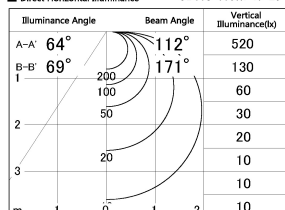

Installation	Direct mount
Type	
Fixture wattage	6W
Beam angle	134 deg
Color Temp.	4000K
CRI	Ra>80
Luminous	504 lm
Body	Extruded aluminum + PC
Body finish	White
Trim finish	White
Reflector finish	N/A
IP Rate	IP20
Light source	SMD chips
Input Voltage	AC220~240V
Dimming Type	Non-Dimmable
Certificate	CE, CCC
Cut Hole	N/A

Length (Weight)	
18.0W / 1200mm	1164 (0.3kg)
14.0W / 900mm	871 (0.3kg)
10.0W / 600mm	571 (0.3kg)
6.0W / 300mm	310 (0.2kg)