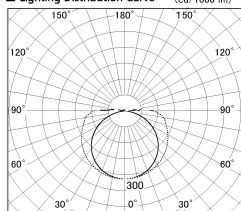

Installation	Direct mount
Type	LED Tube Light
Fixture wattage	6W
Beam angle	134 deg
Color Temp.	4000K
CRI	Ra>80
Luminous	504 lm
Body	Extruded aluminum + PC
Body finish	White
Trim finish	White
Reflector finish	N/A
IP Rate	IP20
Light source	SMD chips
Input Voltage	AC220~240V
Dimming Type	Non-Dimmable
Certificate	CE, CCC
Cut Hole	N/A

■ Lighting Distribution Curve (cd/1000 lm)