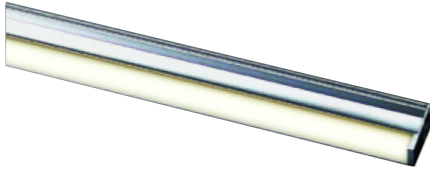

Item no. CD008-010WP30-L6

Series Name: LED Tube Light

■ Lighting Distribution Curve (cd/1000 lm)

■ Direct Horizontal Illuminance CD008-010WP30-L6

Installation	Direct mount
Type	
Fixture wattage	10W
Beam angle	134 deg
Color Temp.	3000K
CRI	Ra>80
Luminous	894 lm
Body	Extruded aluminum + PC
Body finish	White
Trim finish	White
Reflector finish	N/A
IP Rate	IP20
Light source	SMD chips
Input Voltage	AC220~240V
Dimming Type	Non-Dimmable
Certificate	CE, CCC
Cut Hole	N/A

Length (Weight)

18.0W / 1200mm	1164 (0.3kg)
14.0W / 900mm	871 (0.3kg)
10.0W / 600mm	571 (0.3kg)
6.0W / 300mm	310 (0.2kg)