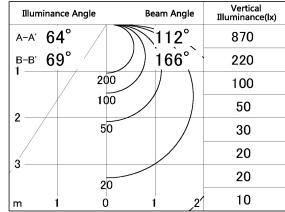

Item no. CD008-010WP30-L6

Series Name: LED Tube Light

■ Lighting Distribution Curve (cd/1000 lm)

■ Direct Horizontal Illuminance CD008-010WP30-L6

Installation	Direct mount
Type	
Fixture wattage	10W
Beam angle	134 deg
Color Temp.	3000K
CRI	Ra>80
Luminous	894 lm
Body	Extruded aluminum + PC
Body finish	White
Trim finish	White
Reflector finish	N/A
IP Rate	IP20
Light source	SMD chips
Input Voltage	AC220~240V
Dimming Type	Non-Dimmable
Certificate	CE, CCC
Cut Hole	N/A

Length (Weight)

18.0W / 1200mm	1164 (0.3kg)
14.0W / 900mm	871 (0.3kg)
10.0W / 600mm	571 (0.3kg)
6.0W / 300mm	310 (0.2kg)