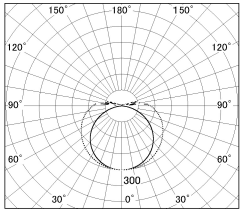

Item no. CD008-010WP30-L6

Series Name: LED Tube Light

■ Lighting Distribution Curve (cd/1000 lm)

■ Direct Horizontal Illuminance CD008-010WP30-L6

Installation	Direct mount
Type	
Fixture wattage	10W
Beam angle	134 deg
Color Temp.	3000K
CRI	Ra>80
Luminous	894 lm
Body	Extruded aluminum + PC
Body finish	White
Trim finish	White
Reflector finish	N/A
IP Rate	IP20
Light source	SMD chips
Input Voltage	AC220~240V
Dimming Type	Non-Dimmable
Certificate	CE, CCC
Cut Hole	N/A

Length (Weight)

18.0W / 1200mm	1164 (0.3kg)
14.0W / 900mm	871 (0.3kg)
10.0W / 600mm	571 (0.3kg)
6.0W / 300mm	310 (0.2kg)