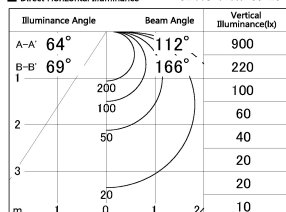

Installation	Direct mount
Type	LED Tube Light
Fixture wattage	10W
Beam angle	134 deg
Color Temp.	3500K
CRI	Ra>80
Luminous	926 lm
Body	Extruded aluminum + PC
Body finish	White
Trim finish	White
Reflector finish	N/A
IP Rate	IP20
Light source	SMD chips
Input Voltage	AC220~240V
Dimming Type	Non-Dimmable
Certificate	CE, CCC
Cut Hole	N/A

Length (Weight)	
18.0W / 1200mm	1164 (0.3kg)
14.0W / 900mm	871 (0.3kg)
10.0W / 600mm	571 (0.3kg)
6.0W / 300mm	310 (0.2kg)