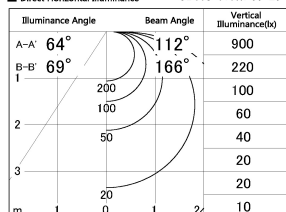

Installation	Direct mount
Type	LED Tube Light
Fixture wattage	10W
Beam angle	134 deg
Color Temp.	3500K
CRI	Ra>80
Luminous	926 lm
Body	Extruded aluminum + PC
Body finish	White
Trim finish	White
Reflector finish	N/A
IP Rate	IP20
Light source	SMD chips
Input Voltage	AC220~240V
Dimming Type	Non-Dimmable
Certificate	CE, CCC
Cut Hole	N/A

■ Lighting Distribution Curve (cd/1000 lm)