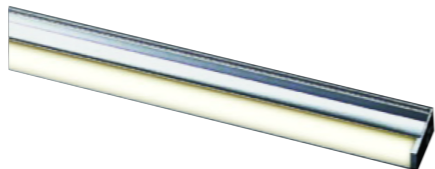

Item no. CD008-010WP35-L6

Series Name: LED Tube Light