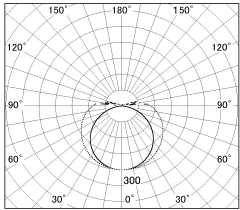

Item no. CD008-010WP35-L6

Series Name: LED Tube Light

■ Lighting Distribution Curve (cd/1000 lm)

■ Direct Horizontal Illuminance CD008-010WP35-L6

Installation	Direct mount
Type	
Fixture wattage	10W
Beam angle	134 deg
Color Temp.	3500K
CRI	Ra>80
Luminous	926 lm
Body	Extruded aluminum + PC
Body finish	White
Trim finish	White
Reflector finish	N/A
IP Rate	IP20
Light source	SMD chips
Input Voltage	AC220~240V
Dimming Type	Non-Dimmable
Certificate	CE, CCC
Cut Hole	N/A

Length (Weight)	
18.0W / 1200mm	1164 (0.3kg)
14.0W / 900mm	871 (0.3kg)
10.0W / 600mm	571 (0.3kg)
6.0W / 300mm	310 (0.2kg)