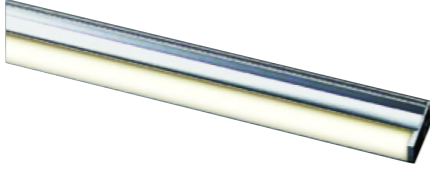

Item no. CD008-010WP35-L6

Series Name: LED Tube Light

■ Lighting Distribution Curve (cd/1000 lm)

■ Direct Horizontal Illuminance CD008-010WP35-L6

Installation	Direct mount
Type	
Fixture wattage	10W
Beam angle	134 deg
Color Temp.	3500K
CRI	Ra>80
Luminous	926 lm
Body	Extruded aluminum + PC
Body finish	White
Trim finish	White
Reflector finish	N/A
IP Rate	IP20
Light source	SMD chips
Input Voltage	AC220~240V
Dimming Type	Non-Dimmable
Certificate	CE, CCC
Cut Hole	N/A

Length (Weight)	
18.0W / 1200mm	1164 (0.3kg)
14.0W / 900mm	871 (0.3kg)
10.0W / 600mm	571 (0.3kg)
6.0W / 300mm	310 (0.2kg)