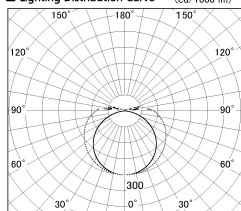

Installation	Direct mount
Type	LED Tube Light
Fixture wattage	10W
Beam angle	134 deg
Color Temp.	3500K
CRI	Ra>80
Luminous	926 lm
Body	Extruded aluminum + PC
Body finish	White
Trim finish	White
Reflector finish	N/A
IP Rate	IP20
Light source	SMD chips
Input Voltage	AC220~240V
Dimming Type	Non-Dimmable
Certificate	CE, CCC
Cut Hole	N/A

■ Lighting Distribution Curve (cd/1000 lm)