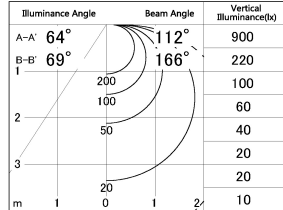

Item no. CD008-010WP35-L6

Series Name: LED Tube Light

■ Lighting Distribution Curve (cd/1000 lm)

■ Direct Horizontal Illuminance CD008-010WP35-L6

Installation	Direct mount
Type	
Fixture wattage	10W
Beam angle	134 deg
Color Temp.	3500K
CRI	Ra>80
Luminous	926 lm
Body	Extruded aluminum + PC
Body finish	White
Trim finish	White
Reflector finish	N/A
IP Rate	IP20
Light source	SMD chips
Input Voltage	AC220~240V
Dimming Type	Non-Dimmable
Certificate	CE, CCC
Cut Hole	N/A

Length (Weight)	
18.0W / 1200mm	1164 (0.3kg)
14.0W / 900mm	871 (0.3kg)
10.0W / 600mm	571 (0.3kg)
6.0W / 300mm	310 (0.2kg)