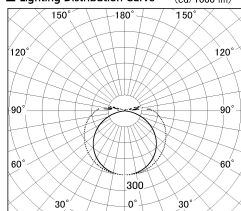

■ Lighting Distribution Curve (cd/1000 lm)

Installation	Direct mount
Type	LED Tube Light
Fixture wattage	10W
Beam angle	134 deg
Color Temp.	3500K
CRI	Ra>80
Luminous	926 lm
Body	Extruded aluminum + PC
Body finish	White
Trim finish	White
Reflector finish	N/A
IP Rate	IP20
Light source	SMD chips
Input Voltage	AC220~240V
Dimming Type	Non-Dimmable
Certificate	CE, CCC
Cut Hole	N/A

Length (Weight)	
18.0W / 1200mm	1164 (0.3kg)
14.0W / 900mm	871 (0.3kg)
10.0W / 600mm	571 (0.3kg)
6.0W / 300mm	310 (0.2kg)