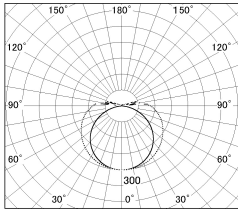

Item no. CD008-010WP40-L6

Series Name: LED Tube Light

■ Lighting Distribution Curve (cd/1000 lm)

■ Direct Horizontal Illuminance CD008-010WP40-L6

Installation	Direct mount
Type	
Fixture wattage	10W
Beam angle	134 deg
Color Temp.	4000K
CRI	Ra>80
Luminous	926 lm
Body	Extruded aluminum + PC
Body finish	White
Trim finish	White
Reflector finish	N/A
IP Rate	IP20
Light source	SMD chips
Input Voltage	AC220~240V
Dimming Type	Non-Dimmable
Certificate	CE, CCC
Cut Hole	N/A

Length (Weight)	
18.0W / 1200mm	1164 (0.3kg)
14.0W / 900mm	871 (0.3kg)
10.0W / 600mm	571 (0.3kg)
6.0W / 300mm	310 (0.2kg)