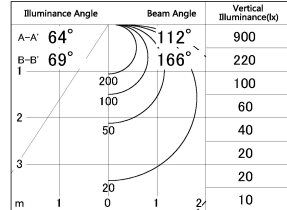

Item no. CD008-010WP40-L6

Series Name: LED Tube Light

■ Lighting Distribution Curve (cd/1000 lm)

■ Direct Horizontal Illuminance CD008-010WP40-L6

Installation	Direct mount
Type	
Fixture wattage	10W
Beam angle	134 deg
Color Temp.	4000K
CRI	Ra>80
Luminous	926 lm
Body	Extruded aluminum + PC
Body finish	White
Trim finish	White
Reflector finish	N/A
IP Rate	IP20
Light source	SMD chips
Input Voltage	AC220~240V
Dimming Type	Non-Dimmable
Certificate	CE, CCC
Cut Hole	N/A

Length (Weight)	
18.0W / 1200mm	1164 (0.3kg)
14.0W / 900mm	871 (0.3kg)
10.0W / 600mm	571 (0.3kg)
6.0W / 300mm	310 (0.2kg)