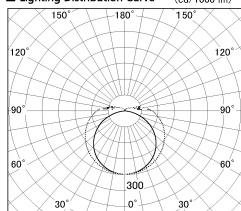

■ Lighting Distribution Curve (cd/1000 lm)

Installation	Direct mount
Type	
Fixture wattage	14W
Beam angle	133 deg
Color Temp.	3000K
CRI	Ra>80
Luminous	1308 lm
Body	Extruded aluminum + PC
Body finish	White
Trim finish	White
Reflector finish	N/A
IP Rate	IP20
Light source	SMD chips
Input Voltage	AC220~240V
Dimming Type	Non-Dimmable
Certificate	CE, CCC
Cut Hole	N/A

Length (Weight)	
18.0W / 1200mm	1164 (0.3kg)
14.0W / 900mm	871 (0.3kg)
10.0W / 600mm	571 (0.3kg)
6.0W / 300mm	310 (0.2kg)