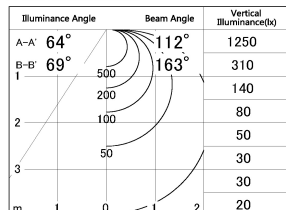

Installation	Direct mount
Type	
Fixture wattage	14W
Beam angle	133 deg
Color Temp.	3000K
CRI	Ra>80
Luminous	1308 lm
Body	Extruded aluminum + PC
Body finish	White
Trim finish	White
Reflector finish	N/A
IP Rate	IP20
Light source	SMD chips
Input Voltage	AC220~240V
Dimming Type	Non-Dimmable
Certificate	CE, CCC
Cut Hole	N/A

Length (Weight)	
18.0W / 1200mm	1164 (0.3kg)
14.0W / 900mm	871 (0.3kg)
10.0W / 600mm	571 (0.3kg)
6.0W / 300mm	310 (0.2kg)