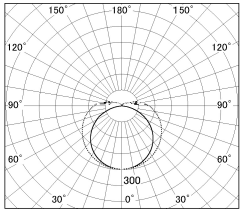

Item no. CD008-014WP35-L9

Series Name: LED Tube Light

■ Lighting Distribution Curve (cd/1000 lm)

■ Direct Horizontal Illuminance CD008-014WP35-L9

Installation	Direct mount
Type	LED Tube Light
Fixture wattage	14W
Beam angle	133 deg
Color Temp.	3500K
CRI	Ra>80
Luminous	1372 lm
Body	Extruded aluminum + PC
Body finish	White
Trim finish	White
Reflector finish	N/A
IP Rate	IP20
Light source	SMD chips
Input Voltage	AC220~240V
Dimming Type	Non-Dimmable
Certificate	CE, CCC
Cut Hole	N/A

Length (Weight)

18.0W / 1200mm	1164 (0.3kg)
14.0W / 900mm	871 (0.3kg)
10.0W / 600mm	571 (0.3kg)
6.0W / 300mm	310 (0.2kg)