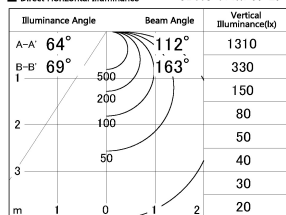

Installation	Direct mount
Type	
Fixture wattage	14W
Beam angle	133 deg
Color Temp.	3500K
CRI	Ra>80
Luminous	1372 lm
Body	Extruded aluminum + PC
Body finish	White
Trim finish	White
Reflector finish	N/A
IP Rate	IP20
Light source	SMD chips
Input Voltage	AC220~240V
Dimming Type	Non-Dimmable
Certificate	CE, CCC
Cut Hole	N/A

Length (Weight)	
18.0W / 1200mm	1164 (0.3kg)
14.0W / 900mm	871 (0.3kg)
10.0W / 600mm	571 (0.3kg)
6.0W / 300mm	310 (0.2kg)