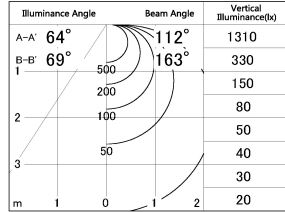

Item no. CD008-014WP35-L9

Series Name: LED Tube Light

■ Lighting Distribution Curve (cd/1000 lm)

■ Direct Horizontal Illuminance CD008-014WP35-L9

Installation	Direct mount
Type	LED Tube Light
Fixture wattage	14W
Beam angle	133 deg
Color Temp.	3500K
CRI	Ra>80
Luminous	1372 lm
Body	Extruded aluminum + PC
Body finish	White
Trim finish	White
Reflector finish	N/A
IP Rate	IP20
Light source	SMD chips
Input Voltage	AC220~240V
Dimming Type	Non-Dimmable
Certificate	CE, CCC
Cut Hole	N/A

Length (Weight)

18.0W / 1200mm	1164 (0.3kg)
14.0W / 900mm	871 (0.3kg)
10.0W / 600mm	571 (0.3kg)
6.0W / 300mm	310 (0.2kg)