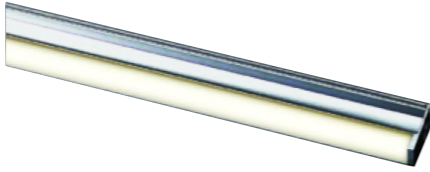

Item no. CD008-014WP35-L9

Series Name: LED Tube Light

■ Lighting Distribution Curve (cd/1000 lm)

■ Direct Horizontal Illuminance CD008-014WP35-L9

Installation	Direct mount
Type	LED Tube Light
Fixture wattage	14W
Beam angle	133 deg
Color Temp.	3500K
CRI	Ra>80
Luminous	1372 lm
Body	Extruded aluminum + PC
Body finish	White
Trim finish	White
Reflector finish	N/A
IP Rate	IP20
Light source	SMD chips
Input Voltage	AC220~240V
Dimming Type	Non-Dimmable
Certificate	CE, CCC
Cut Hole	N/A

Length (Weight)

18.0W / 1200mm	1164 (0.3kg)
14.0W / 900mm	871 (0.3kg)
10.0W / 600mm	571 (0.3kg)
6.0W / 300mm	310 (0.2kg)