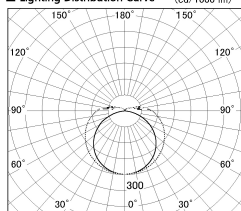

■ Lighting Distribution Curve (cd/1000 lm)

Installation	Direct mount
Type	
Fixture wattage	14W
Beam angle	133 deg
Color Temp.	3500K
CRI	Ra>80
Luminous	1372 lm
Body	Extruded aluminum + PC
Body finish	White
Trim finish	White
Reflector finish	N/A
IP Rate	IP20
Light source	SMD chips
Input Voltage	AC220~240V
Dimming Type	Non-Dimmable
Certificate	CE, CCC
Cut Hole	N/A

Length (Weight)	
18.0W / 1200mm	1164 (0.3kg)
14.0W / 900mm	871 (0.3kg)
10.0W / 600mm	571 (0.3kg)
6.0W / 300mm	310 (0.2kg)