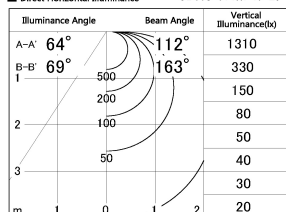

Installation	Direct mount
Type	
Fixture wattage	14W
Beam angle	133 deg
Color Temp.	4000K
CRI	Ra>80
Luminous	1372 lm
Body	Extruded aluminum + PC
Body finish	White
Trim finish	White
Reflector finish	N/A
IP Rate	IP20
Light source	SMD chips
Input Voltage	AC220~240V
Dimming Type	Non-Dimmable
Certificate	CE, CCC
Cut Hole	N/A

Length (Weight)	
18.0W / 1200mm	1164 (0.3kg)
14.0W / 900mm	871 (0.3kg)
10.0W / 600mm	571 (0.3kg)
6.0W / 300mm	310 (0.2kg)