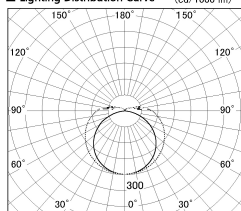

■ Lighting Distribution Curve (cd/1000 lm)

Installation	Direct mount
Type	
Fixture wattage	14W
Beam angle	133 deg
Color Temp.	4000K
CRI	Ra>80
Luminous	1372 lm
Body	Extruded aluminum + PC
Body finish	White
Trim finish	White
Reflector finish	N/A
IP Rate	IP20
Light source	SMD chips
Input Voltage	AC220~240V
Dimming Type	Non-Dimmable
Certificate	CE, CCC
Cut Hole	N/A

Length (Weight)	
18.0W / 1200mm	1164 (0.3kg)
14.0W / 900mm	871 (0.3kg)
10.0W / 600mm	571 (0.3kg)
6.0W / 300mm	310 (0.2kg)